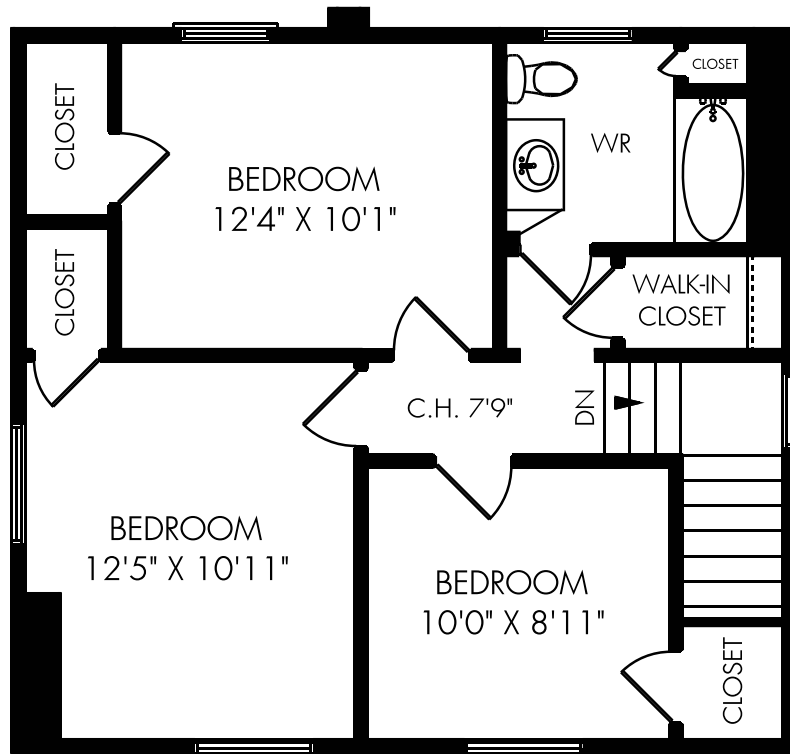

2317 Woodward Avenue | Burlington

Upper Level

Total Upper Level =
624 Square Feet

Main Level

Total Main Level =
624 Square Feet

Lower Level

Total Lower Level =
656 Square Feet

DeborahBrown
TEAM