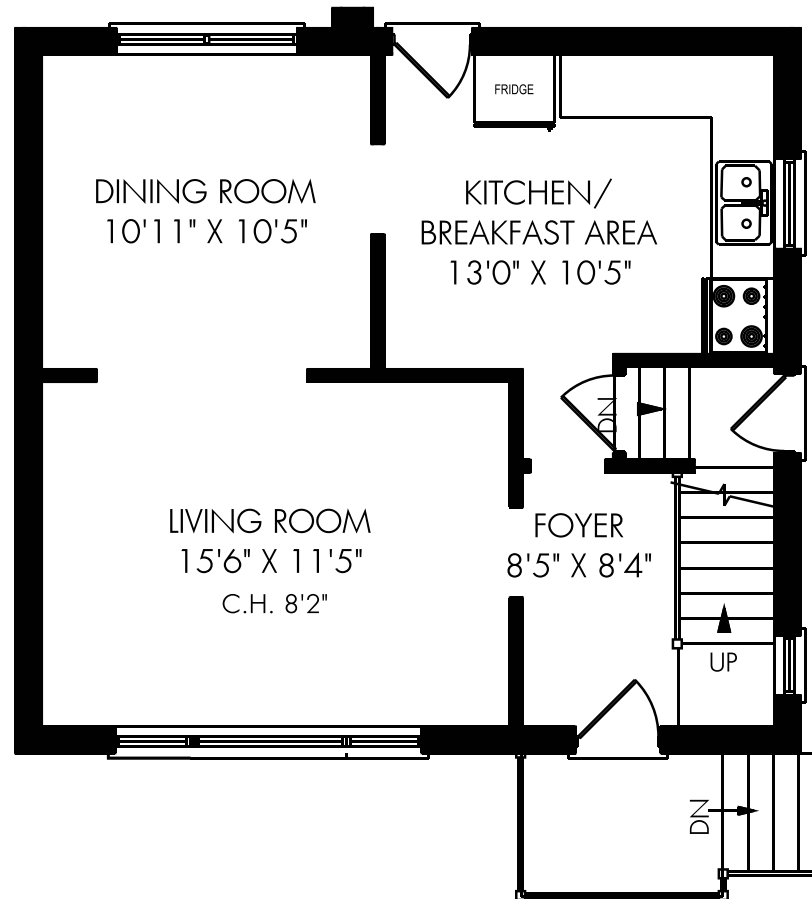

2317 Woodward Avenue | Burlington

Upper Level

Total Upper Level =
624 Square Feet

Main Level

Total Main Level =
624 Square Feet

Lower Level

Total Lower Level =
656 Square Feet

DeborahBrown
TEAM