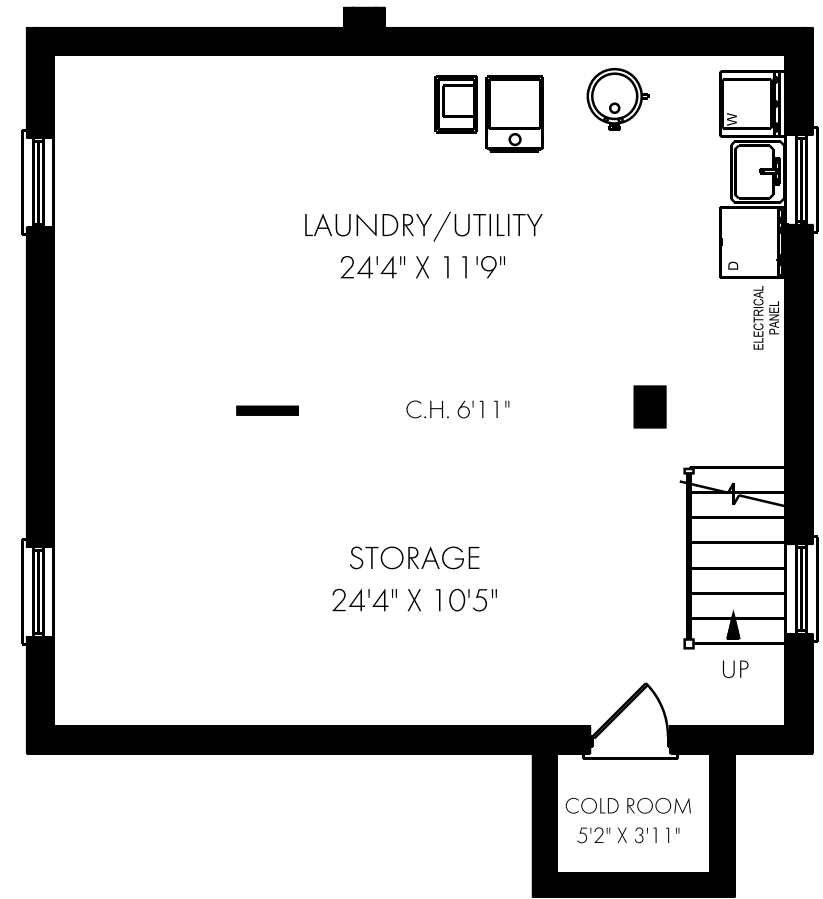

2317 Woodward Avenue | Burlington

Upper Level

Total Upper Level =
624 Square Feet

Main Level

Total Main Level =
624 Square Feet

Lower Level

Total Lower Level =
656 Square Feet

DeborahBrown
TEAM