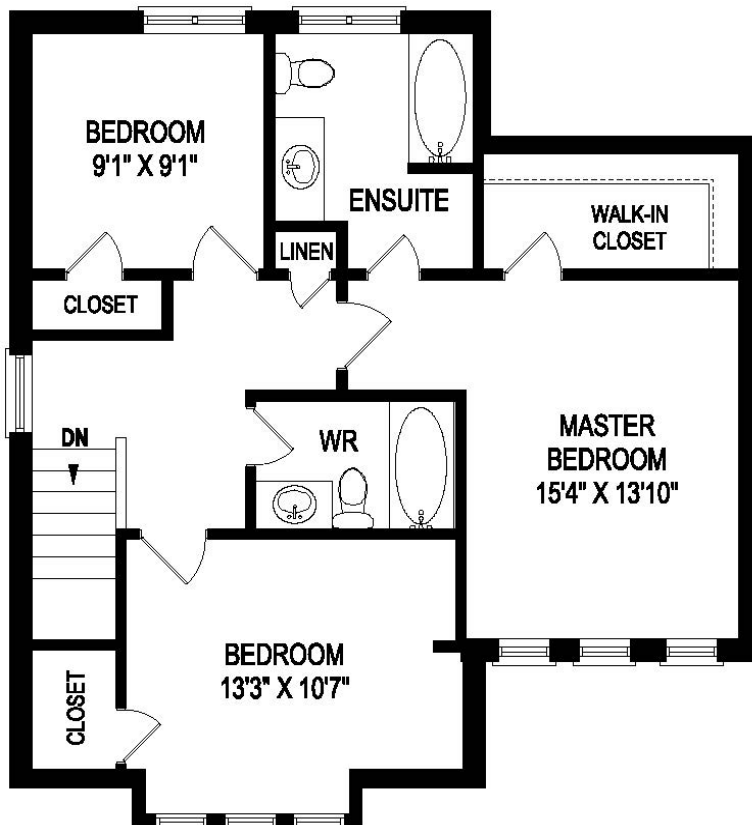

5166 Ravine Crescent | Burlington

Second Level

Total Lower Level =
792 Square Feet

Main Level

Total Main Level =
708 Square Feet

Deborah Brown
TEAM

Direct: 905.334.9067 • Office: 866.381.7676

DeborahBrown.ca | Broker