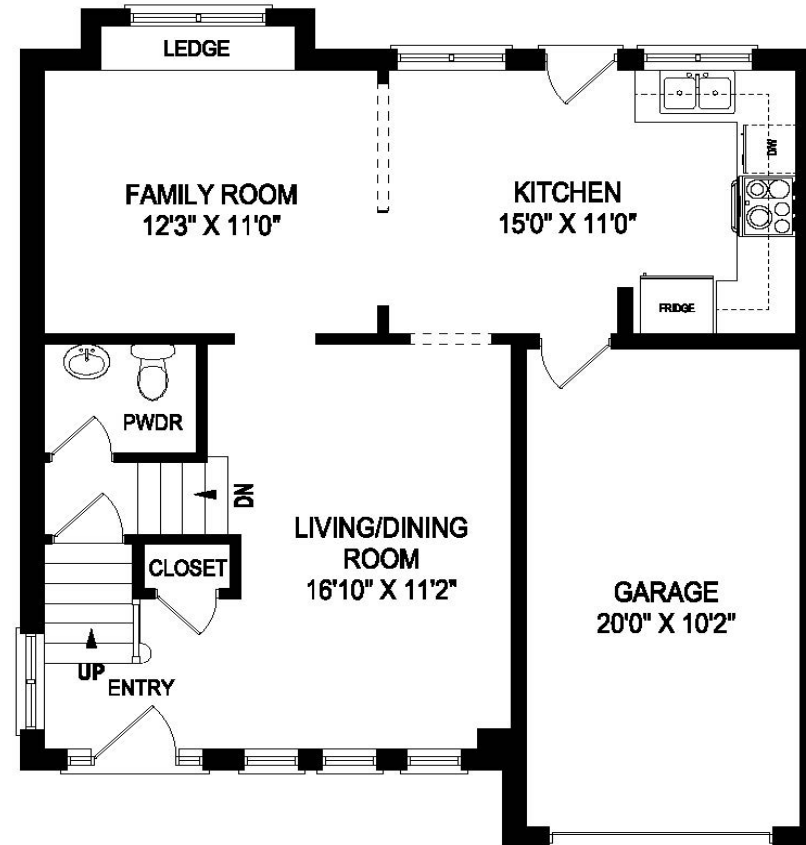

5166 Ravine Crescent | Burlington

Second Level

Total Lower Level =
792 Square Feet

Main Level

Total Main Level =
708 Square Feet

Deborah Brown
TEAM

Direct: 905.334.9067 • Office: 866.381.7676

DeborahBrown.ca | Broker