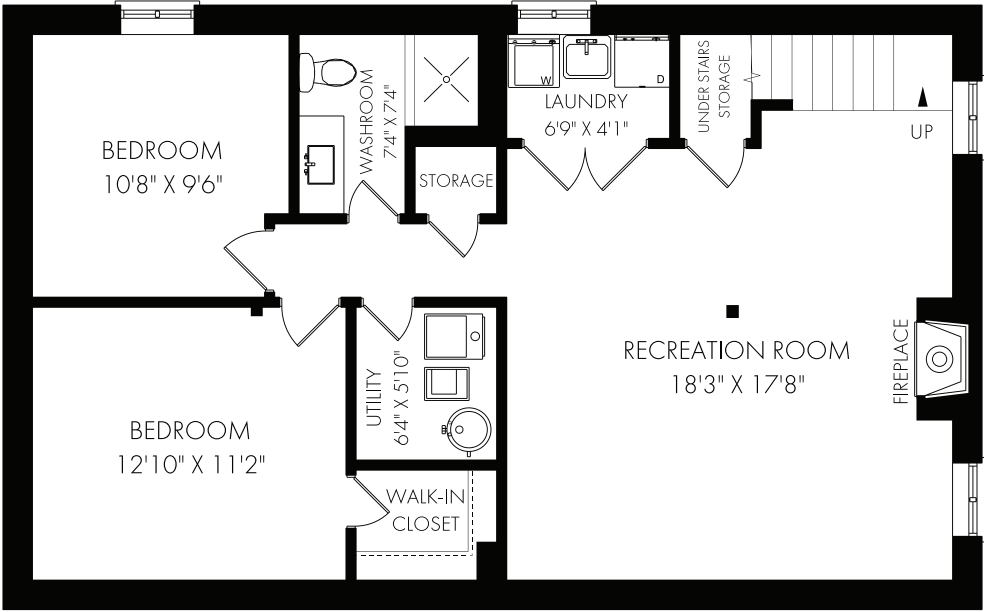

# 313 Gardenview Drive | Burlington

Total Lower Level =  
989 Square Feet

Total Main Level =  
989 Square Feet

DeborahBrown  
TEAM

Direct: 905.334.9067 • Office: 866.381.7676  
DeborahBrown.ca | Broker