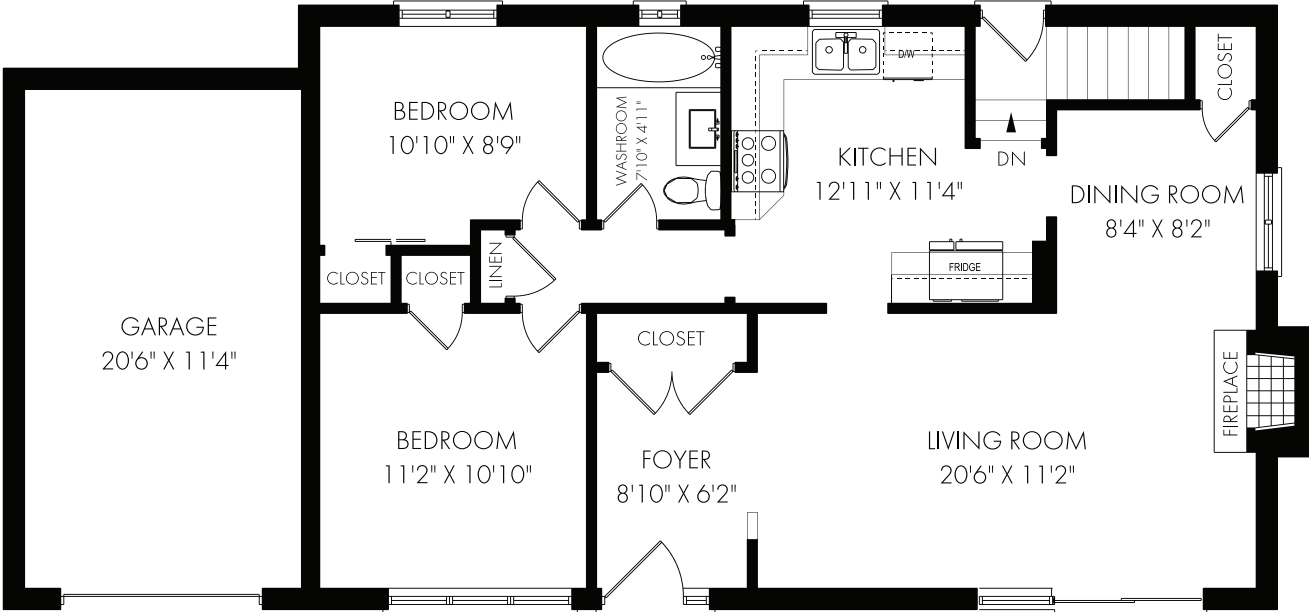

# 313 Gardenview Drive | Burlington

Total Lower Level =  
989 Square Feet

Total Main Level =  
989 Square Feet

DeborahBrown  
TEAM

Direct: 905.334.9067 • Office: 866.381.7676  
DeborahBrown.ca | Broker