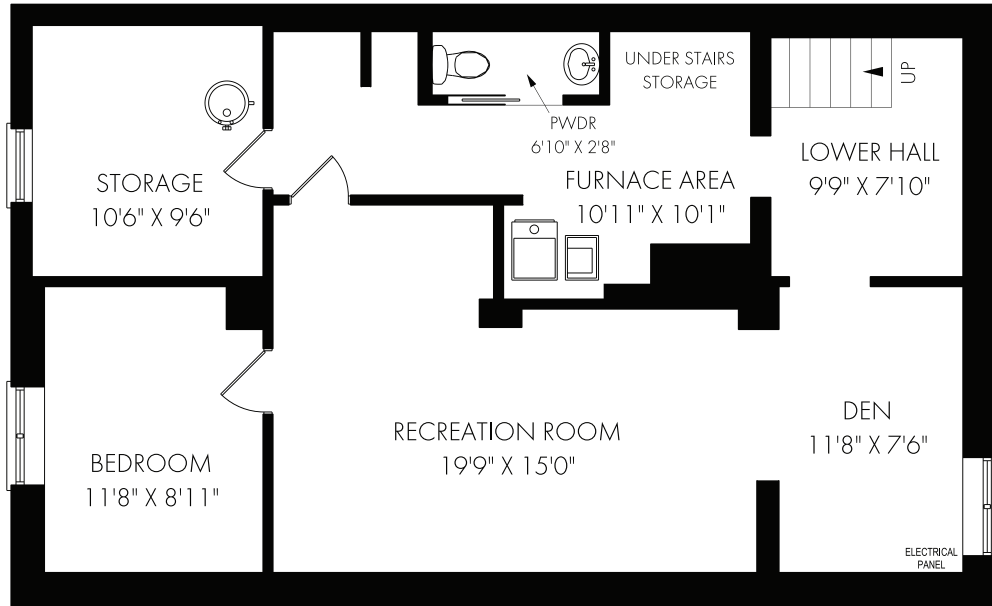

10 Kemp Drive | Dundas

Total Lower Level =
990 Square Feet

Total Main Level =
1174 Square Feet

DeborahBrown
TEAM

Direct: 905.334.9067 • Office: 866.381.7676

DeborahBrown.ca | Broker