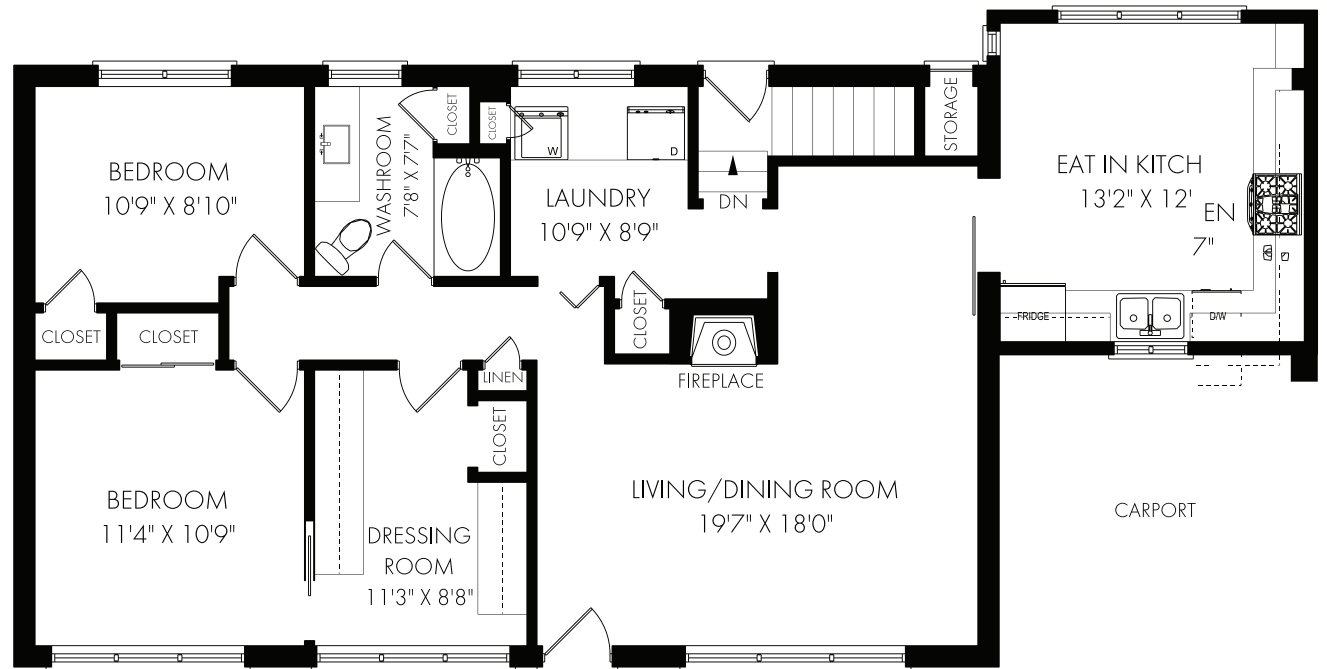

10 Kemp Drive | Dundas

Total Lower Level =
990 Square Feet

Total Main Level =
1174 Square Feet

DeborahBrown
TEAM

Direct: 905.334.9067 • Office: 866.381.7676

DeborahBrown.ca | Broker