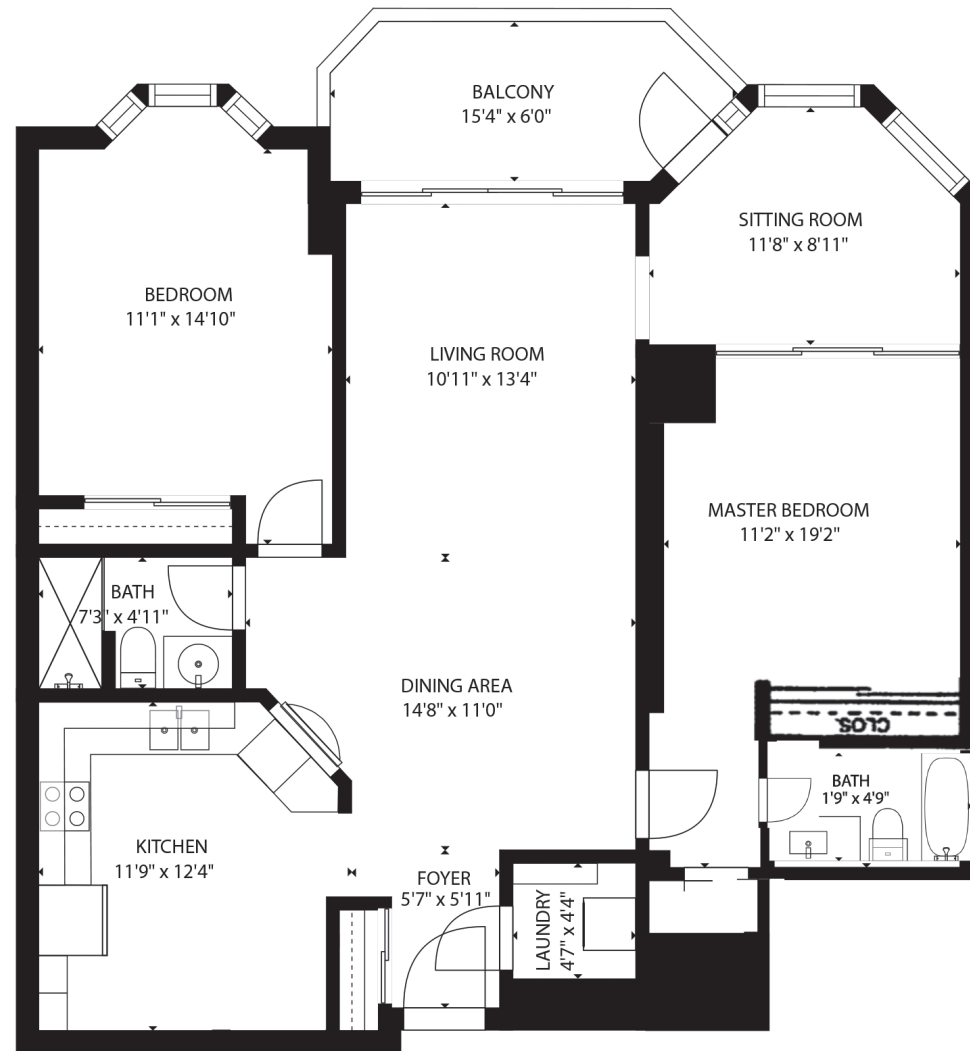

# 602-5090 Pinedale Avenue | Burlington

Total Square Feet = 1222

DeborahBrown  
TEAM

Direct: 905.334.9067 • Office: 866.381.7676

DeborahBrown.ca | Broker