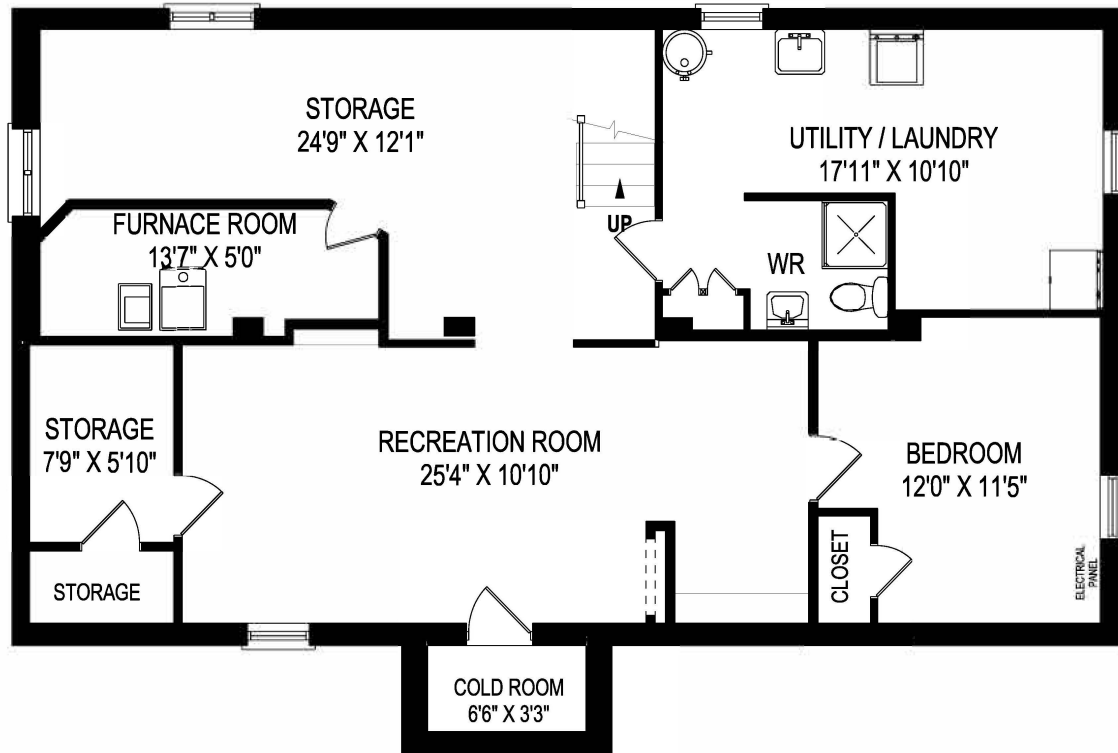

## LowerLevel

Total Lower Level =  
1161 Square Feet

## MainLevel

Total Main Level =  
1125 Square Feet

DeborahBrown  
TEAM

Direct: 905.334.9067 • Office: 866.381.7676  
DeborahBrown.ca | Broker