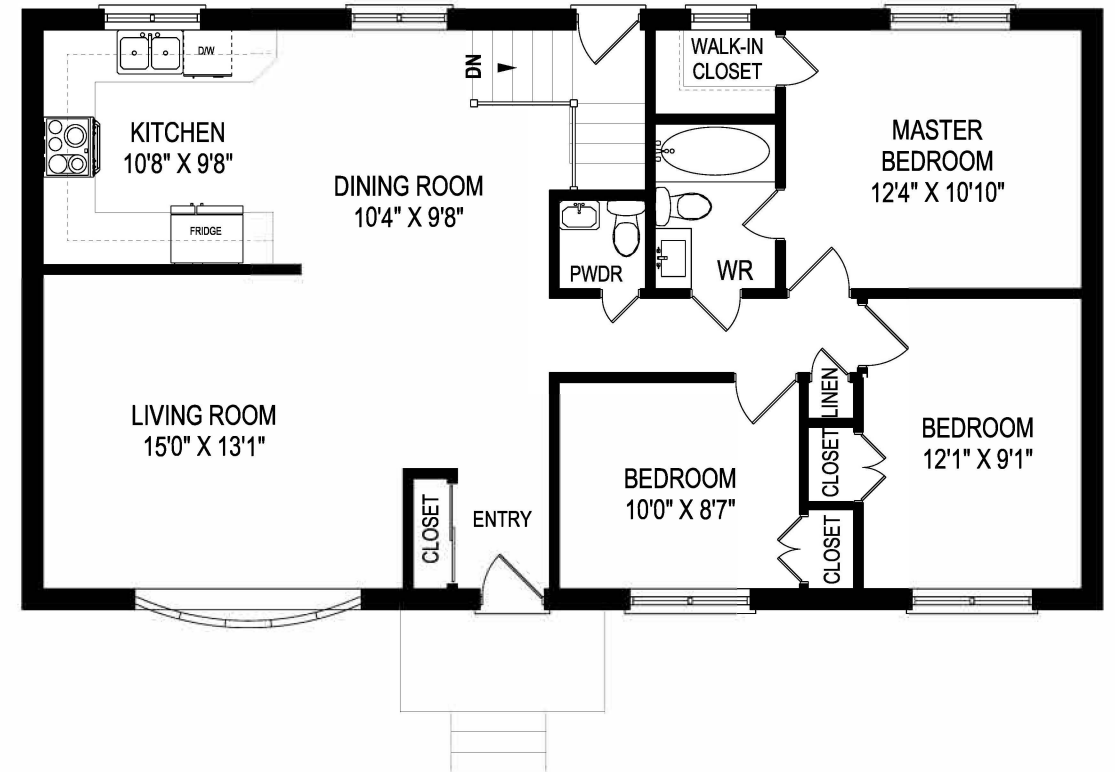

## LowerLevel

Total Lower Level =  
1161 Square Feet

## MainLevel

Total Main Level =  
1125 Square Feet

DeborahBrown  
TEAM

Direct: 905.334.9067 • Office: 866.381.7676  
DeborahBrown.ca | Broker