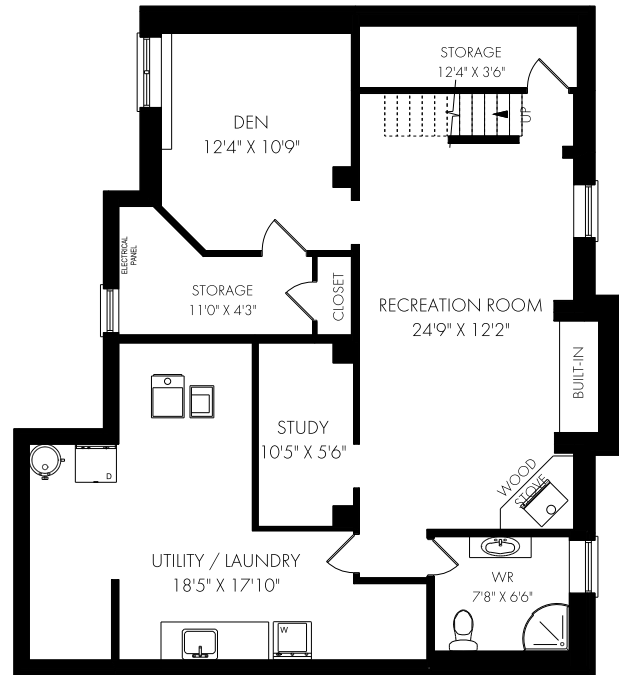

42 Prospect Street South | Hamilton

**Total Lower Level =
1,125 Square Feet**

**Total Main Level =
1,331 Square Feet**

**Total Upper Level =
650 Square Feet**

DeborahBrown
TEAM

Direct: 905.334.9067 • Office: 866.381.7676