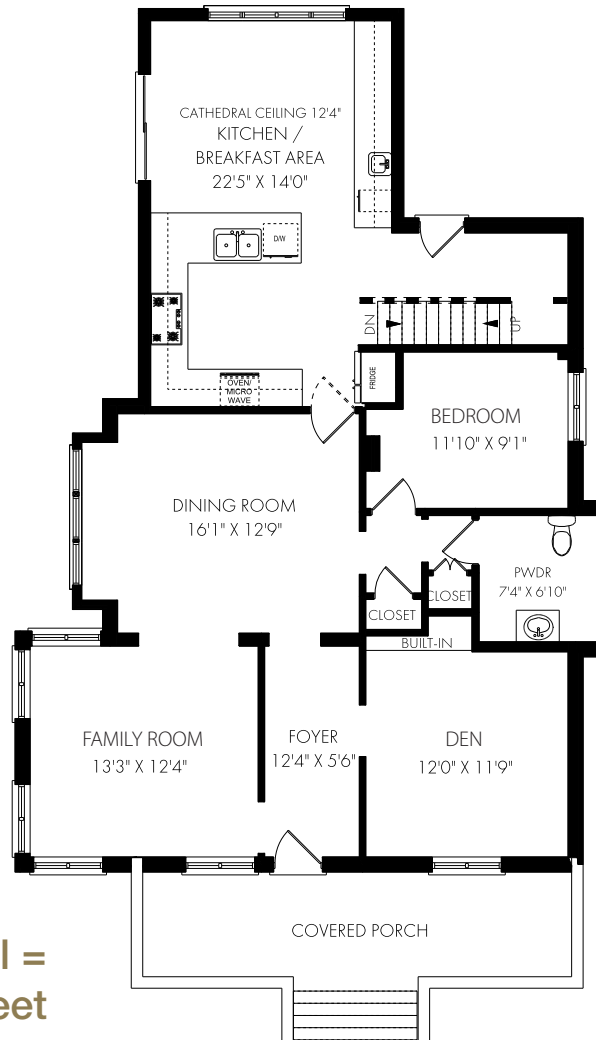

42 Prospect Street South | Hamilton

**Total Lower Level =
1,125 Square Feet**

**Total Main Level =
1,331 Square Feet**

**Total Upper Level =
650 Square Feet**

DeborahBrown
TEAM

Direct: 905.334.9067 • Office: 866.381.7676