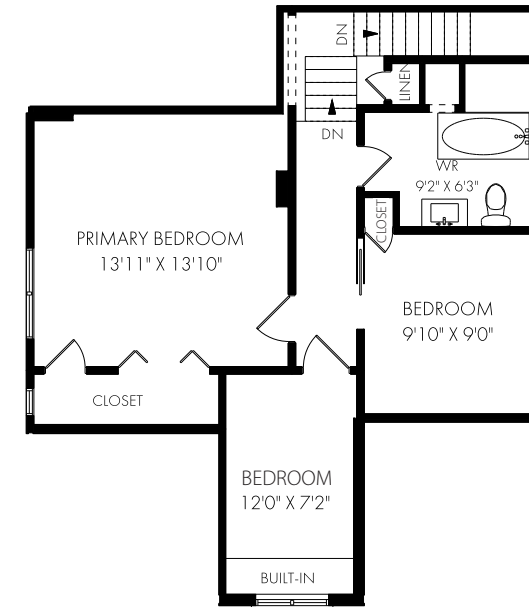

42 Prospect Street South | Hamilton

**Total Lower Level =
1,125 Square Feet**

**Total Main Level =
1,331 Square Feet**

**Total Upper Level =
650 Square Feet**

DeborahBrown
TEAM

Direct: 905.334.9067 • Office: 866.381.7676