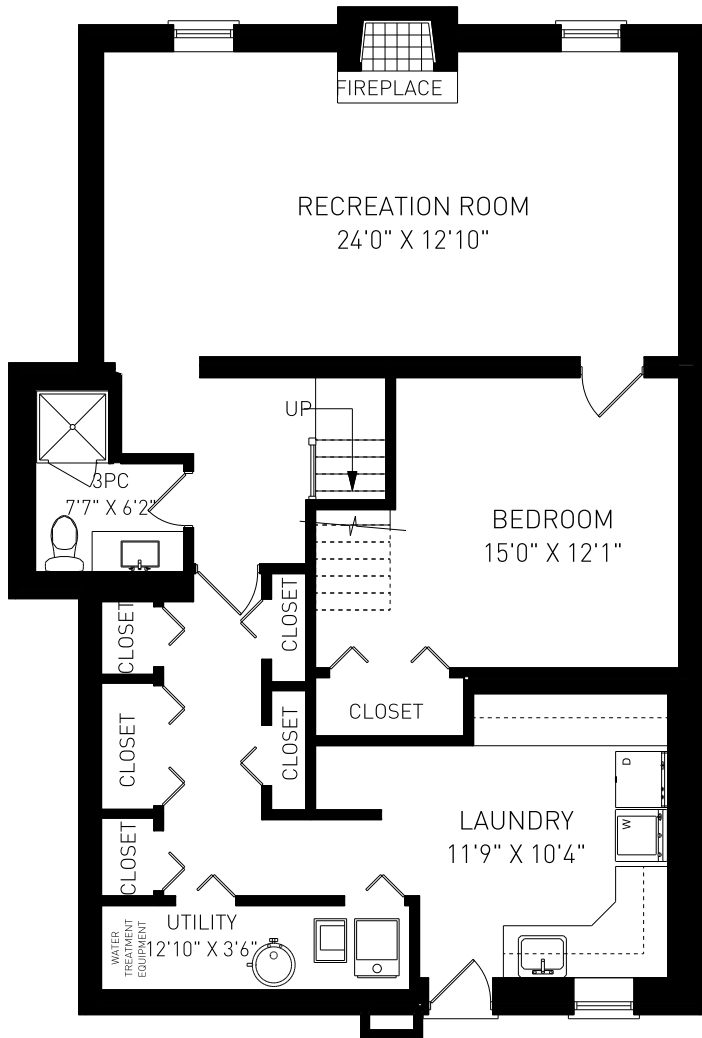

# 1417 HALIFAX PLACE, BURLINGTON

**MAIN FLOOR - 1564 SQUARE FEET**

# 1417 HALIFAX PLACE, BURLINGTON

**LOWER LEVEL - 1108 SQUARE FEET**

**SECOND FLOOR - 1060 SQUARE FEET**