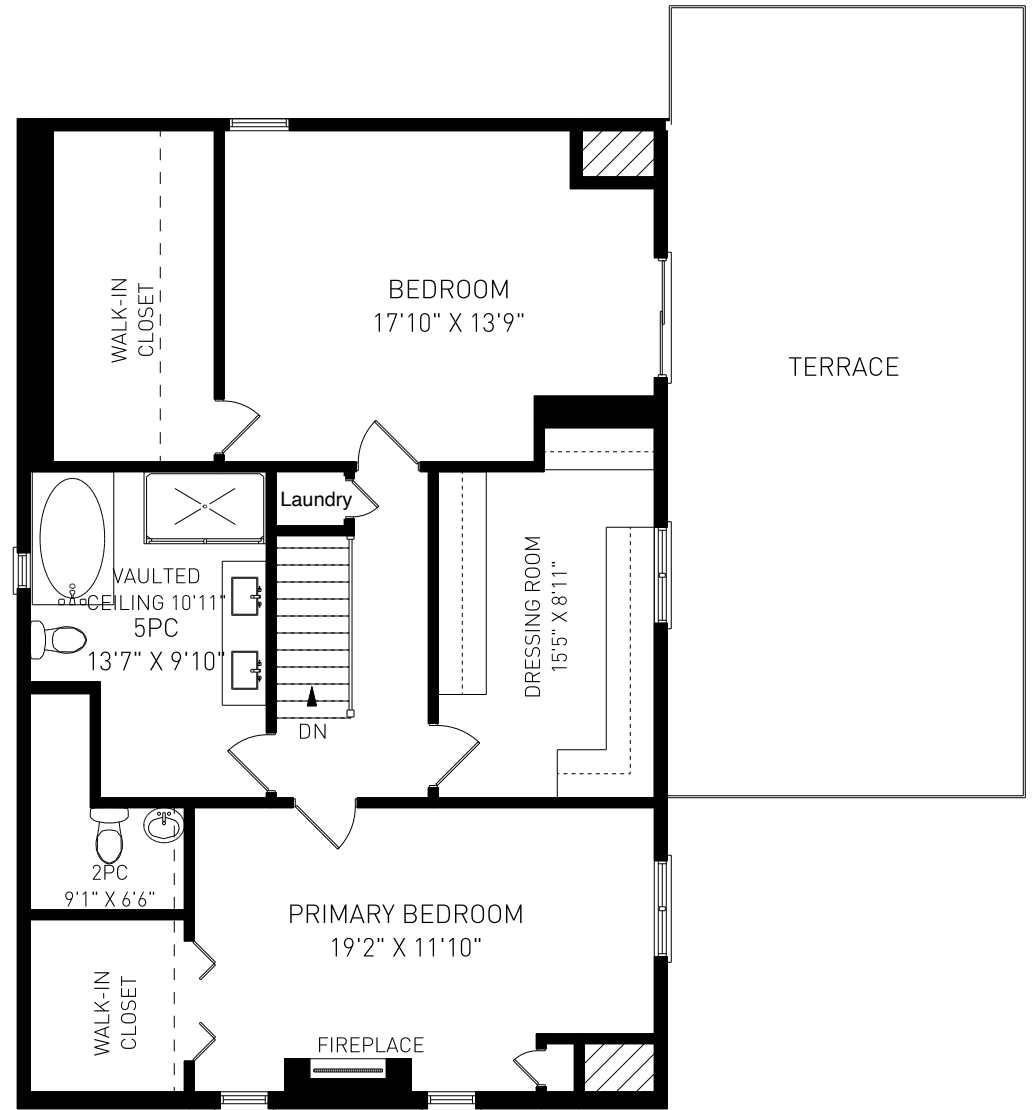

# 1417 HALIFAX PLACE, BURLINGTON

**MAIN FLOOR - 1564 SQUARE FEET**

# 1417 HALIFAX PLACE, BURLINGTON

**LOWER LEVEL - 1108 SQUARE FEET**

**SECOND FLOOR - 1060 SQUARE FEET**