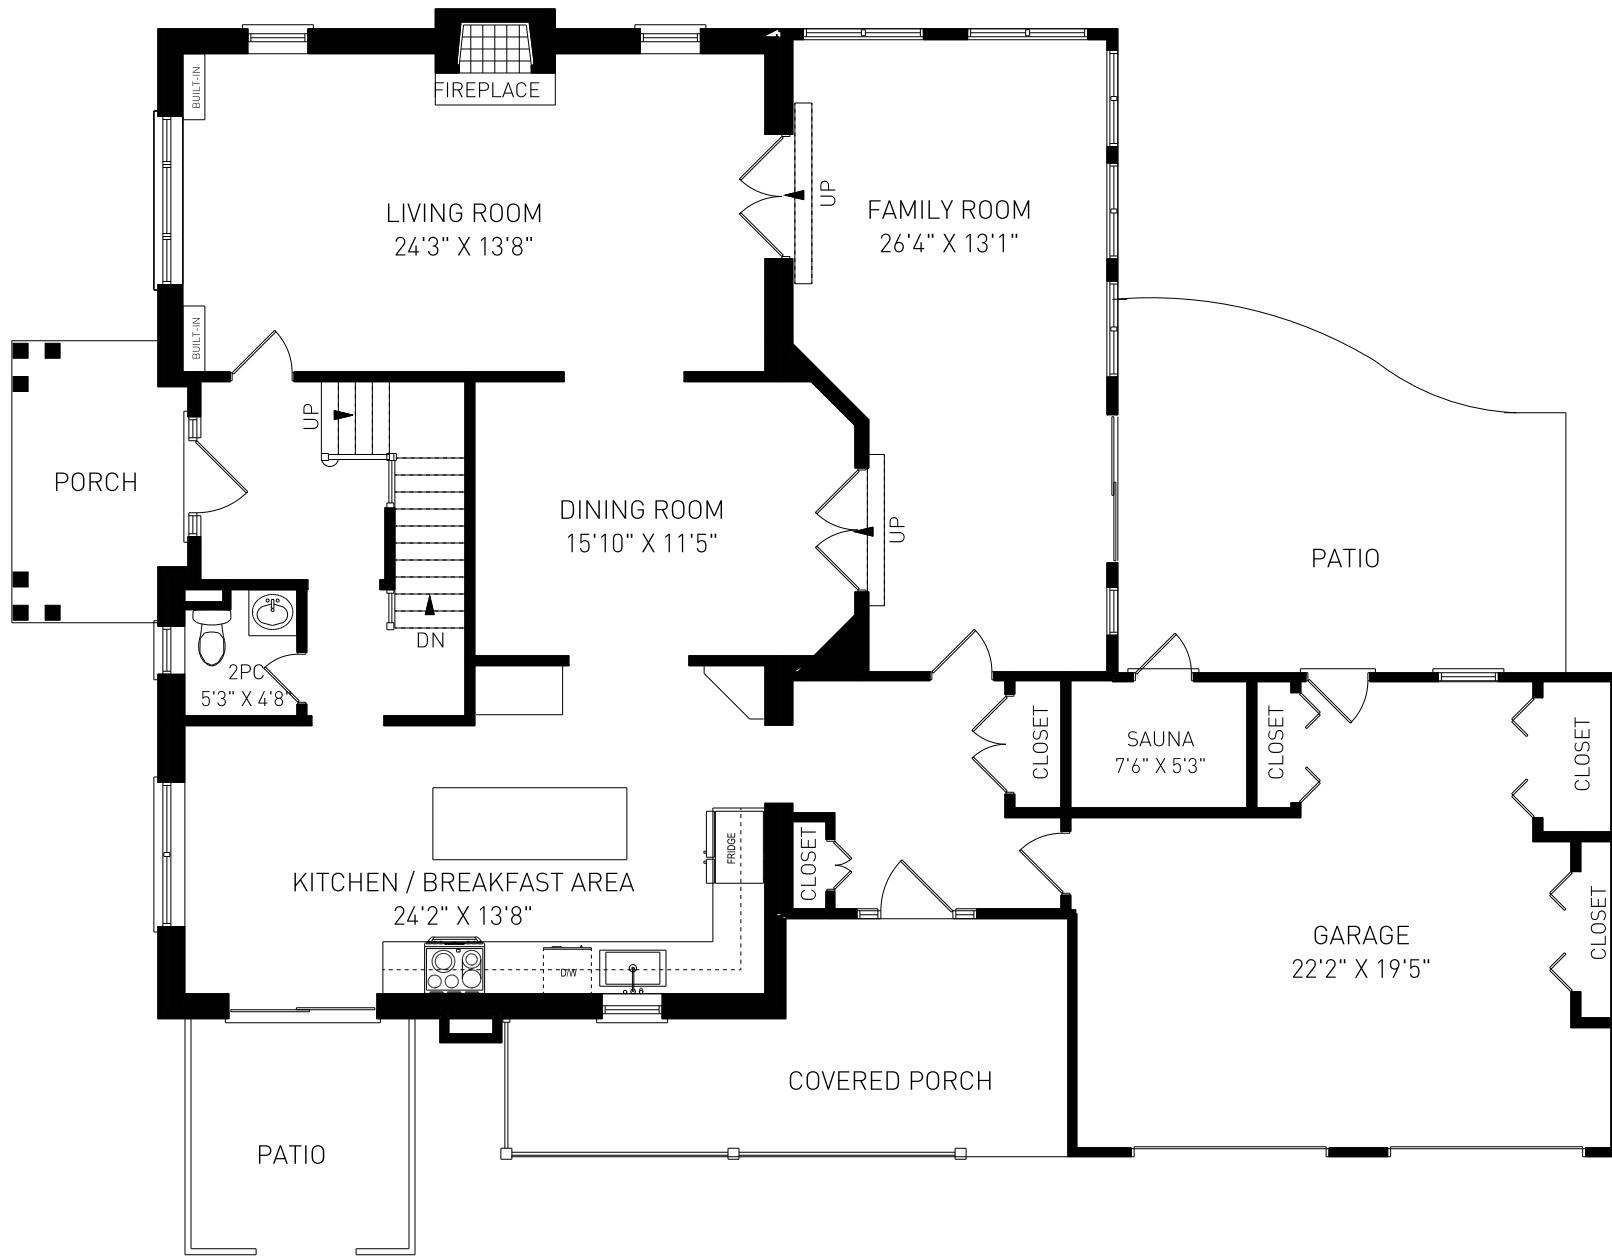

# 1417 HALIFAX PLACE, BURLINGTON

**MAIN FLOOR - 1564 SQUARE FEET**

# 1417 HALIFAX PLACE, BURLINGTON

**LOWER LEVEL - 1108 SQUARE FEET**

**SECOND FLOOR - 1060 SQUARE FEET**