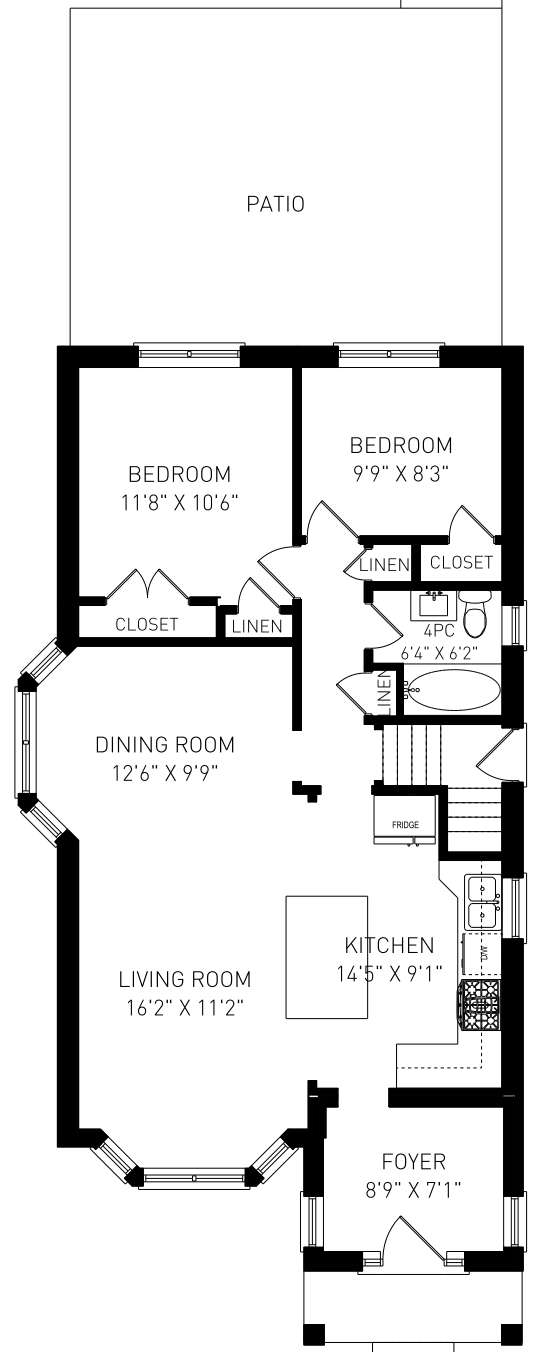

952 LASALLE PARK RD, BURLINGTON

LOWER LEVEL - 992 SQUARE FEET

MAIN FLOOR - 992 SQUARE FEET