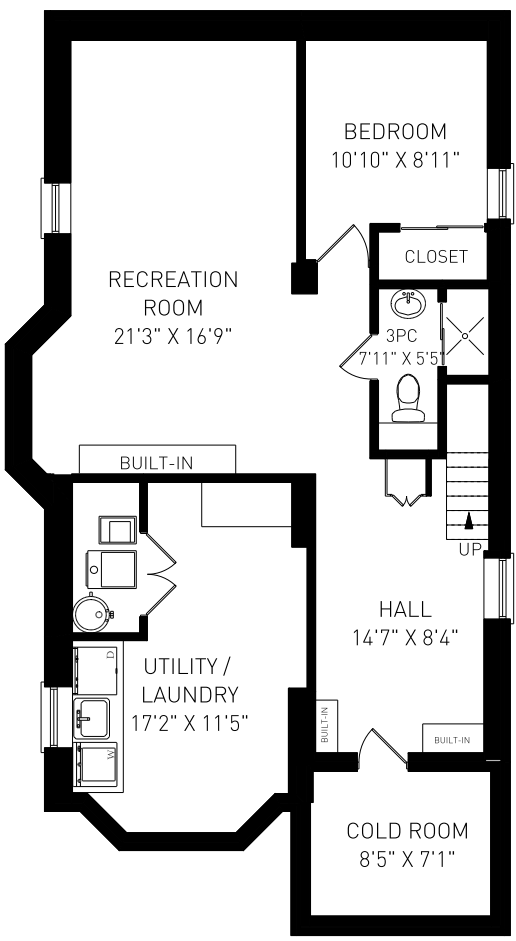

952 LASALLE PARK RD, BURLINGTON

LOWER LEVEL - 992 SQUARE FEET

MAIN FLOOR - 992 SQUARE FEET