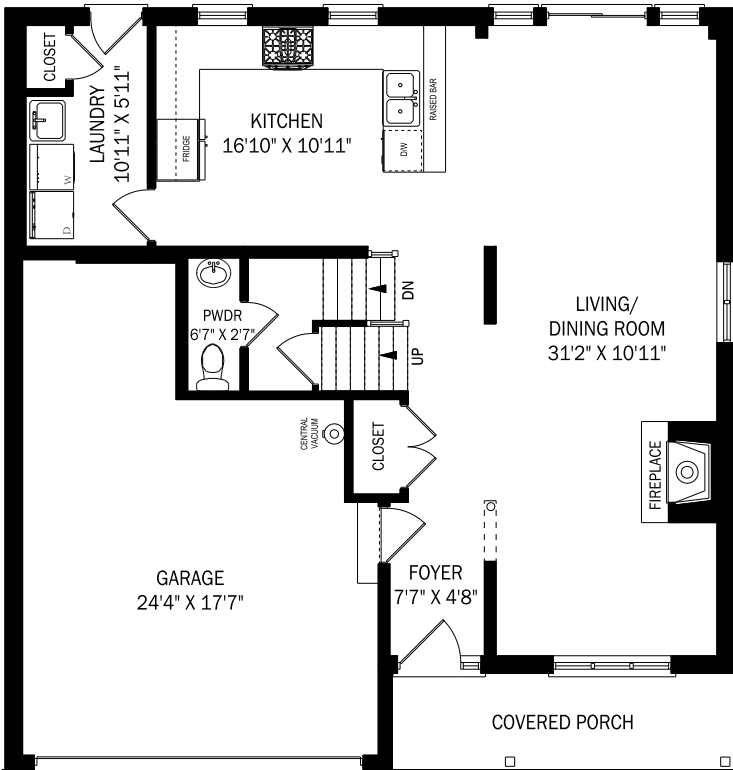

2437 ORCHARD ROAD, BURLINGTON

MAIN FLOOR - 888 SQUARE FEET

SECOND FLOOR - 1228 SQUARE FEET

Note: Although measurements and area believed to be accurate they should be considered approximate. www.PlansForYou.ca | 416 999 5096
March 16, 2023

2437 ORCHARD ROAD, BURLINGTON

LOWER LEVEL - 887 SQUARE FEET

Note: Although measurements and area believed to be accurate they should be considered approximate. www.PlansForYou.ca | 416 999 5096
March 16, 2023