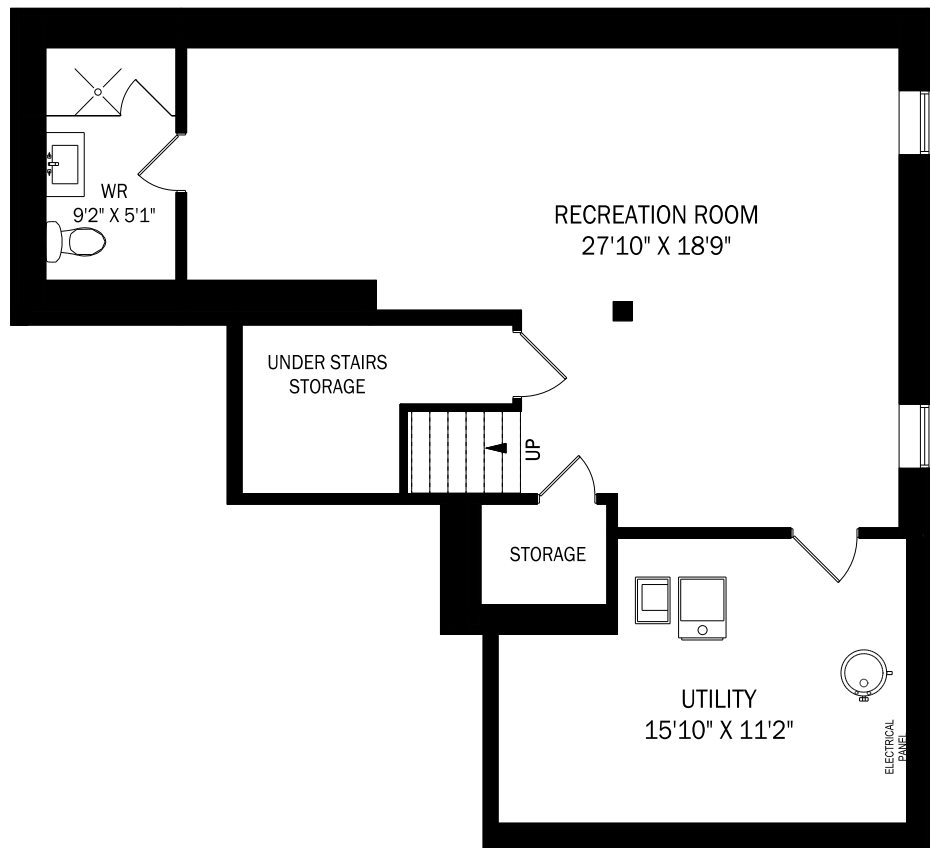

2437 ORCHARD ROAD, BURLINGTON

MAIN FLOOR - 888 SQUARE FEET

SECOND FLOOR - 1228 SQUARE FEET

Note: Although measurements and area believed to be accurate they should be considered approximate. www.PlansForYou.ca | 416 999 5096
March 16, 2023

2437 ORCHARD ROAD, BURLINGTON

LOWER LEVEL - 887 SQUARE FEET

Note: Although measurements and area believed to be accurate they should be considered approximate. www.PlansForYou.ca | 416 999 5096
March 16, 2023