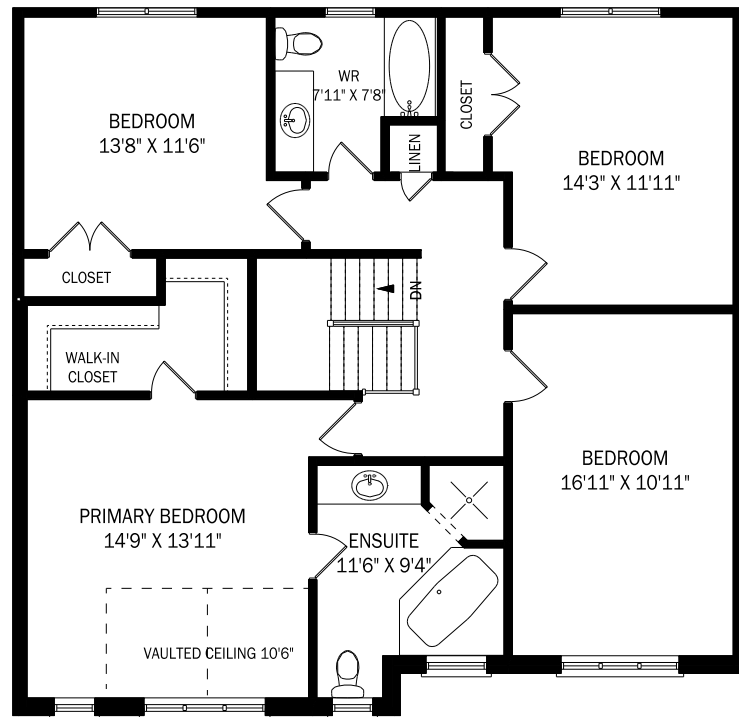

2437 ORCHARD ROAD, BURLINGTON

MAIN FLOOR - 888 SQUARE FEET

SECOND FLOOR - 1228 SQUARE FEET

Note: Although measurements and area believed to be accurate they should be considered approximate. www.PlansForYou.ca | 416 999 5096
March 16, 2023

2437 ORCHARD ROAD, BURLINGTON

LOWER LEVEL - 887 SQUARE FEET

Note: Although measurements and area believed to be accurate they should be considered approximate. www.PlansForYou.ca | 416 999 5096
March 16, 2023