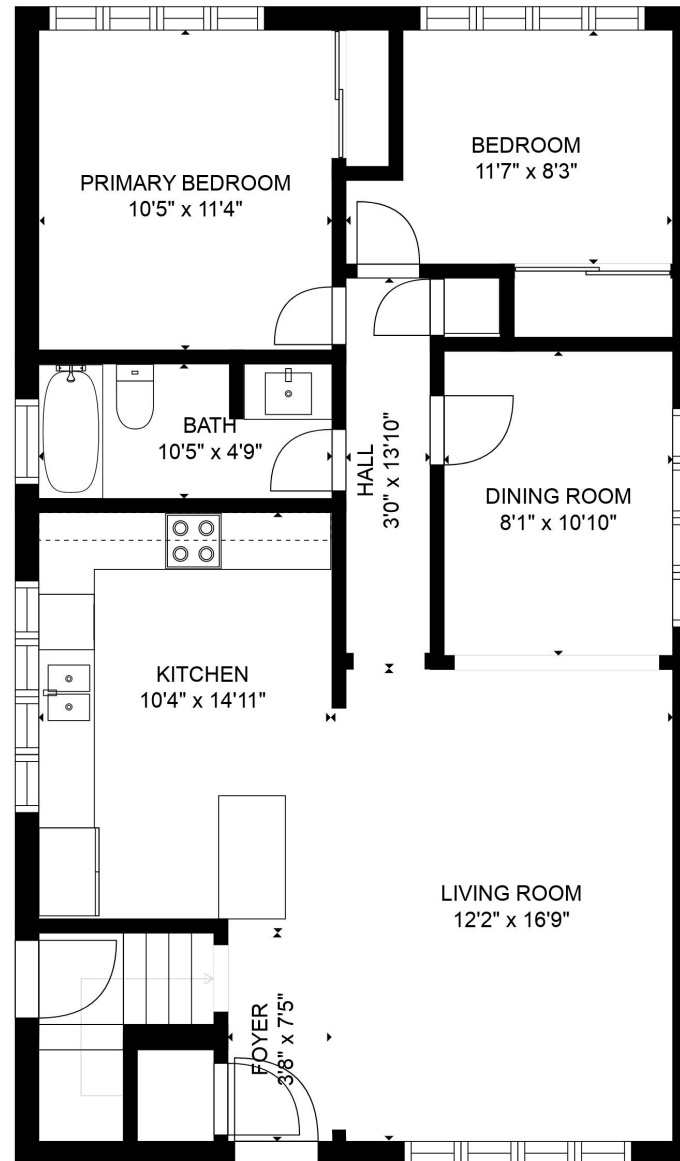

5418 Cornwall Crescent | Burlington

Floor 1 Total = 994 Square Feet

DeborahBrown
TEAM

Direct: 905.334.9067 • Office: 866.381.7676
DeborahBrown.ca | Broker

5418 Cornwall Crescent | Burlington

Floor 2 Total = 995 Square Feet