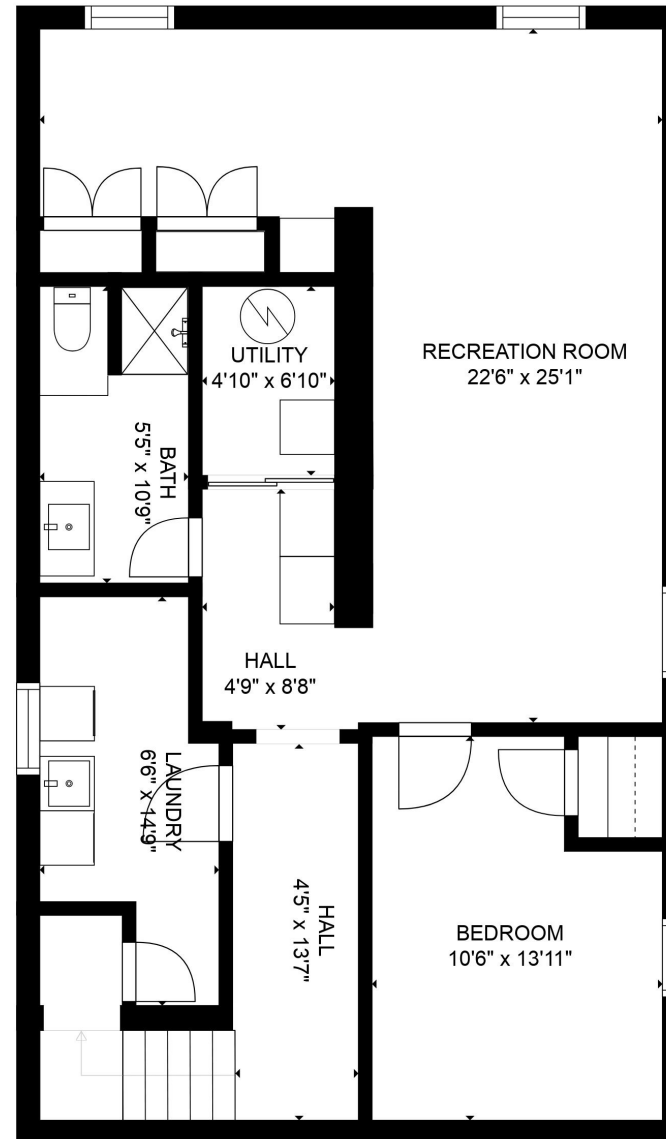

5418 Cornwall Crescent | Burlington

Floor 1 Total = 994 Square Feet

DeborahBrown
TEAM

Direct: 905.334.9067 • Office: 866.381.7676
DeborahBrown.ca | Broker

5418 Cornwall Crescent | Burlington

Floor 2 Total = 995 Square Feet