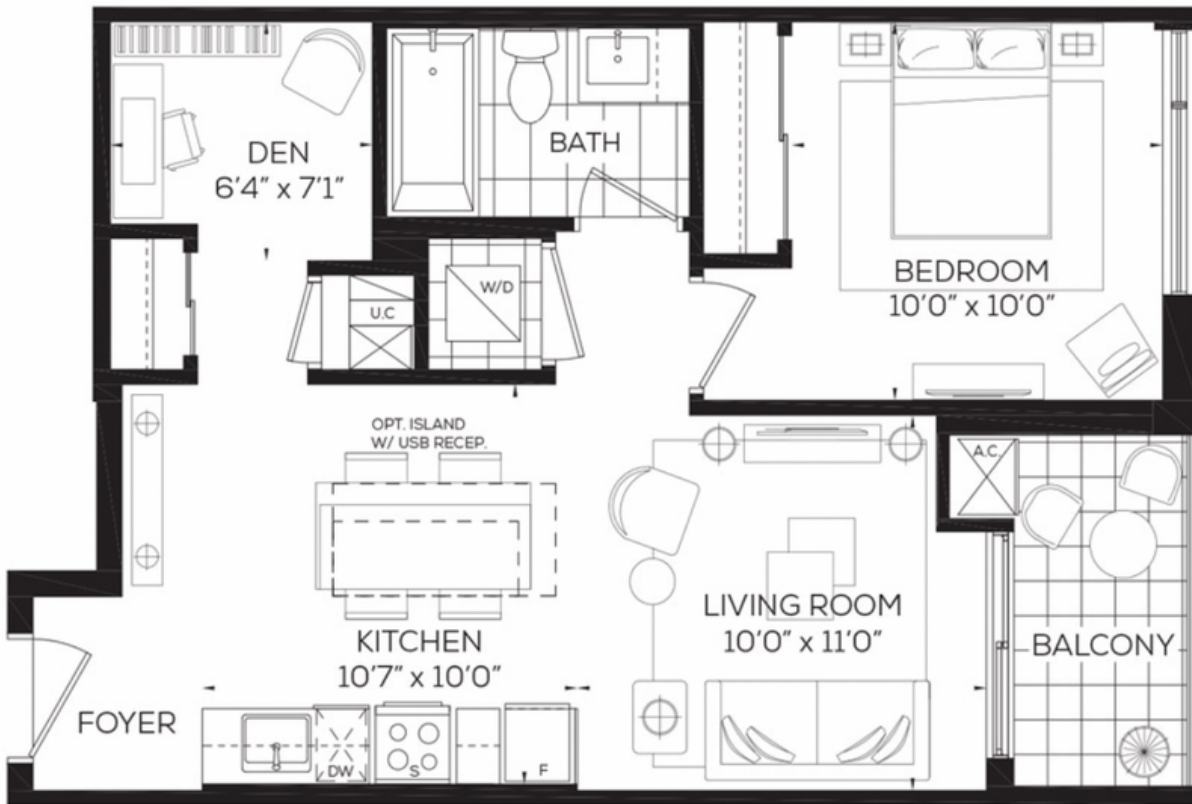

317-457 Plains Road East | Burlington

Ella Model
585 Sq Foot

DeborahBrown
TEAM

Direct: 905.334.9067 · Office: 866.381.7676

DeborahBrown.ca | Broker