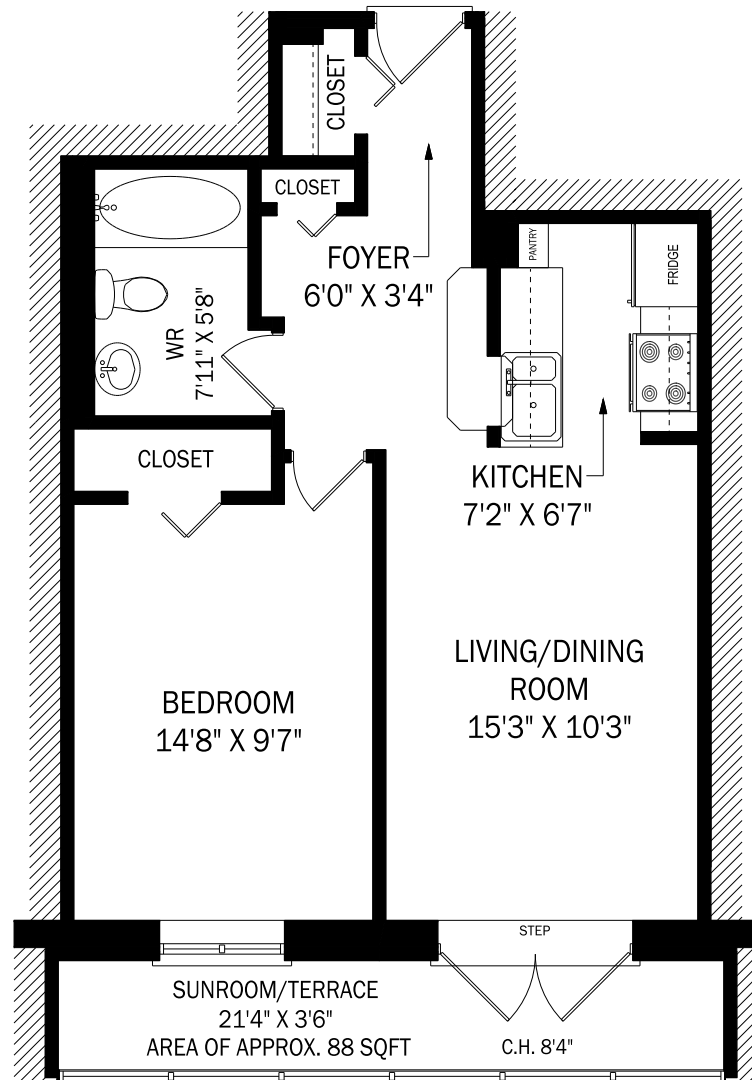

402-101 Queen St S. | Hamilton

Main Level Total = 645 Square Feet

DeborahBrown
TEAM

Direct: 905.334.9067 • Office: 866.381.7676
DeborahBrown.ca | Broker

402-101 Queen St S. | Metric Conversion

	Imperial(ft & in)		Meters(m)		Imperial(Decimal Ft)	
Suite #402						
Kitchen	7'2"	X 6'7"	2.18	X 2.01	7.17	X 6.58
Living/Dining Room	15'3"	X 10'3"	4.65	X 3.12	15.25	X 10.25
Bedroom	14'8"	X 9'7"	4.47	X 2.92	14.67	X 9.58
Washroom	7'11"	X 5'8"	2.41	X 1.73	7.92	X 5.67
Foyer	6'0"	X 3'4"	1.83	X 1.02	6.00	X 3.33
Sunroom/Terrace	21'4"	X 3'6"	6.50	X 1.07	21.33	X 3.50

Floor Area	Square Feet	Square Meters
Suite #402	557	51.75
*Sunroom/Terrace	88	8.18
Above Grade	557	51.75
*Auxiliary Area	88	8.18

Total measured	645	59.92
-----------------------	------------	--------------