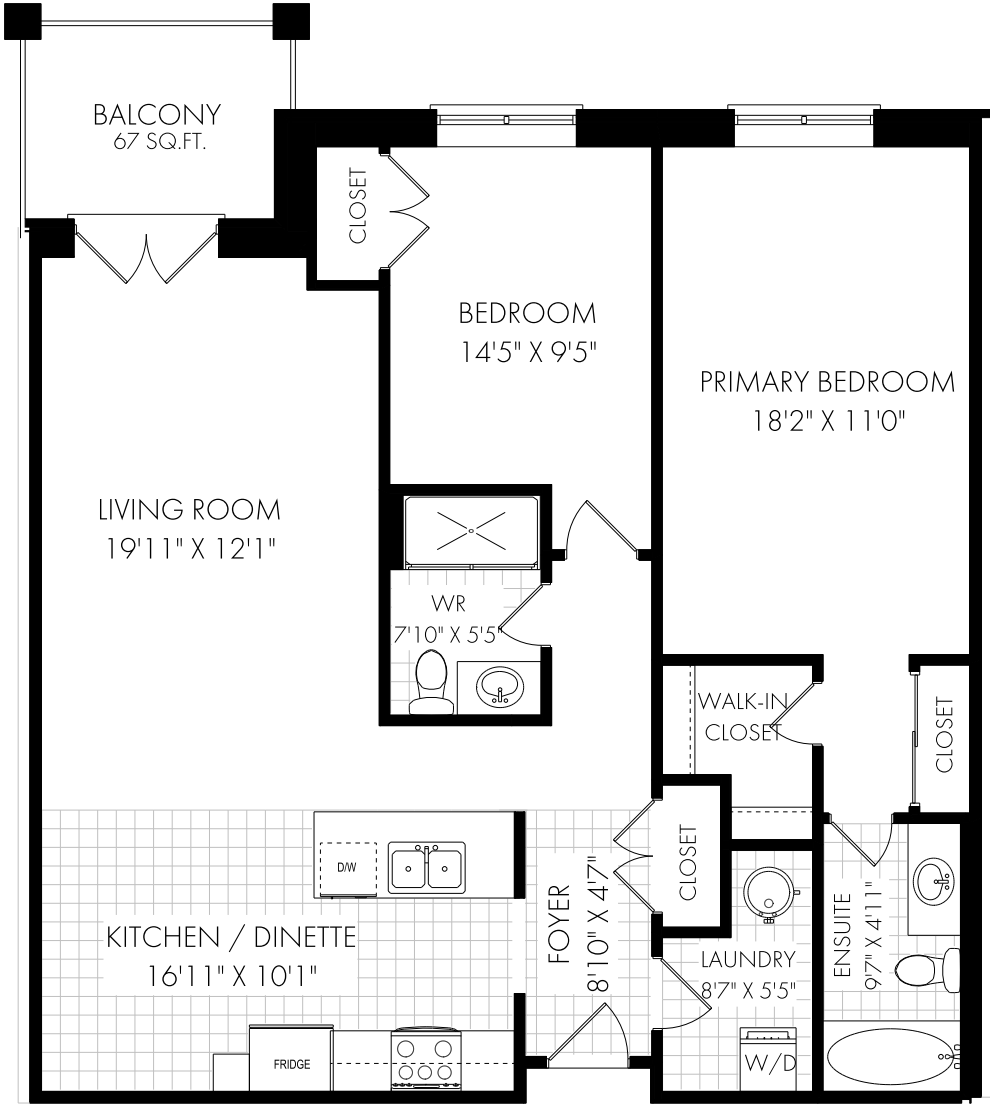

205-391 Plains Rd E | Burlington

Suite 205 Total = 1,170 Square Feet

DeborahBrown
TEAM

Direct: 905.334.9067 • Office: 866.381.7676

DeborahBrown.ca | Broker