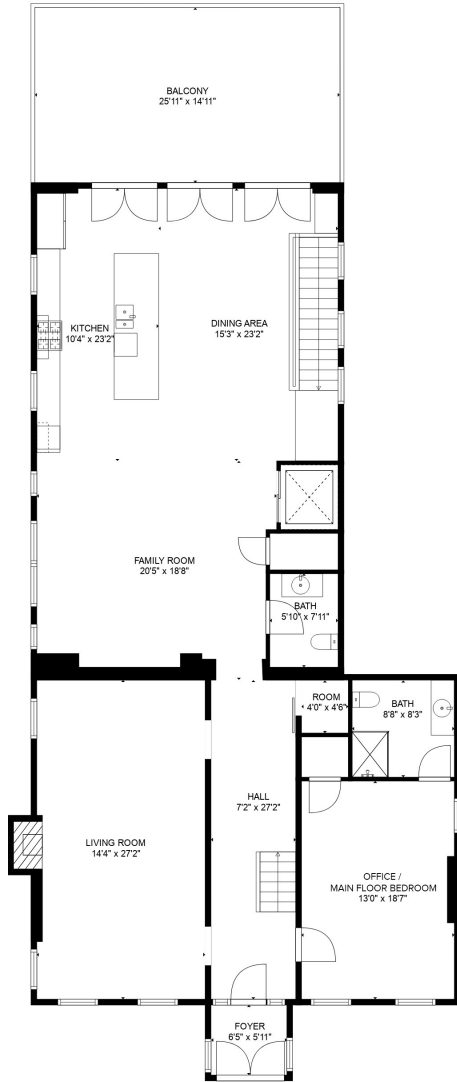

# 29 Yates St | St. Catharines

Main Level Total = 2,081 Square Feet

Upper Level Total = 2,037 Square Feet

Lower Level Total = 1,060 Square Feet

DeborahBrown  
TEAM

Direct: 905.334.9067 • Office: 866.381.7676