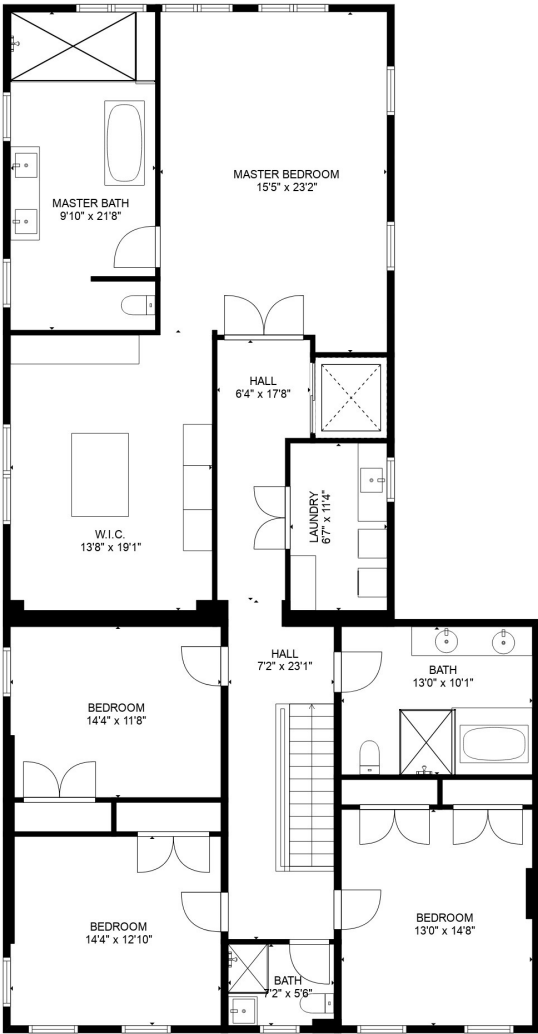

# 29 Yates St | St. Catharines

Main Level Total = 2,081 Square Feet

Upper Level Total = 2,037 Square Feet

Lower Level Total = 1,060 Square Feet

DeborahBrown  
TEAM

Direct: 905.334.9067 • Office: 866.381.7676