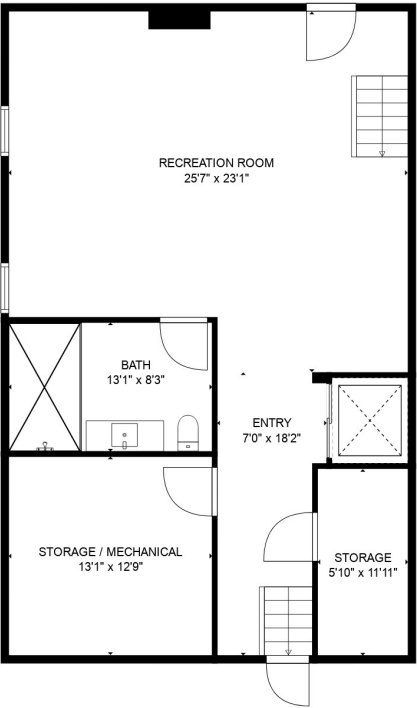

# 29 Yates St | St. Catharines

Main Level Total = 2,081 Square Feet

Upper Level Total = 2,037 Square Feet

Lower Level Total = 1,060 Square Feet

DeborahBrown  
TEAM

Direct: 905.334.9067 • Office: 866.381.7676