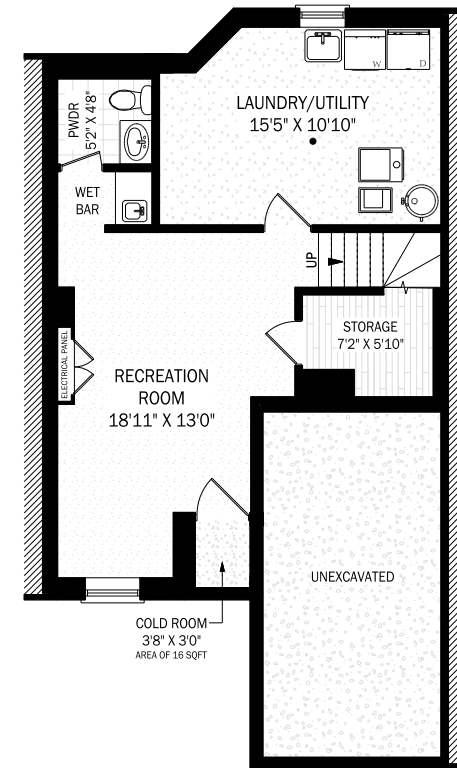

2935 Headon Forest Dr #24 | Burlington

Upper Level Total = 686 Square Feet

Main Level Total = 582 Square Feet

Lower Level Total = 578 Square Feet