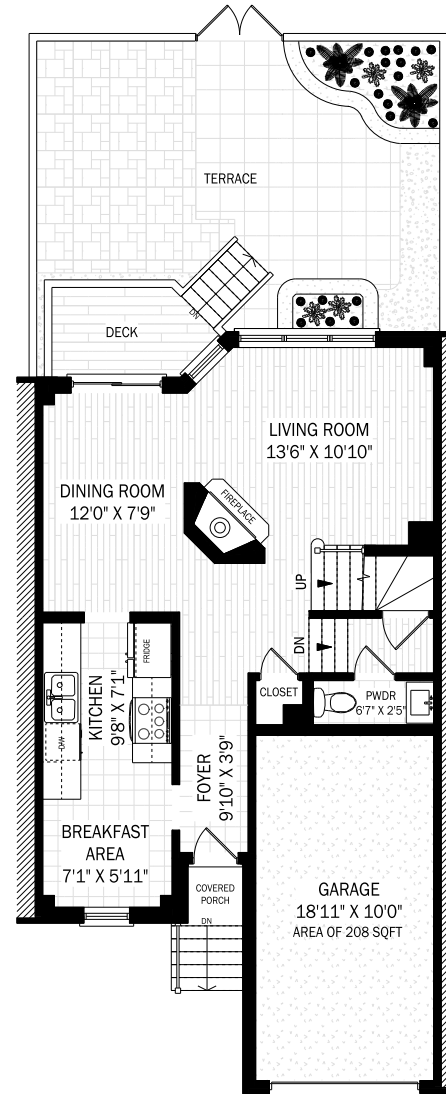

2935 Headon Forest Dr #24 | Burlington

Upper Level Total = 686 Square Feet

Main Level Total = 582 Square Feet

Lower Level Total = 578 Square Feet