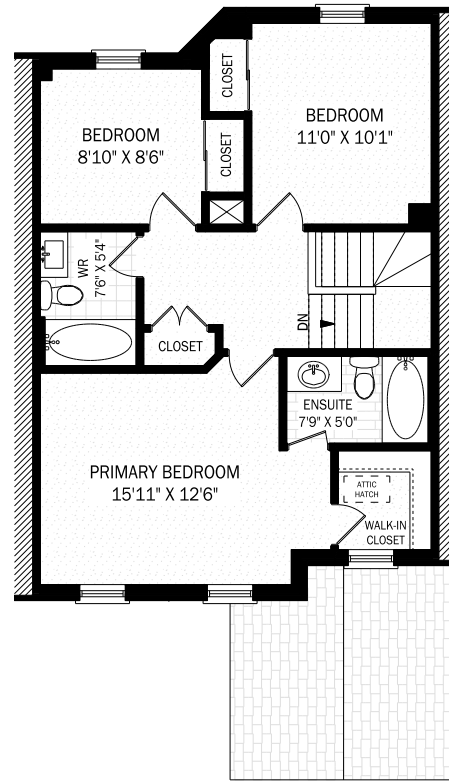

2935 Headon Forest Dr #24 | Burlington

Upper Level Total = 686 Square Feet

Main Level Total = 582 Square Feet

Lower Level Total = 578 Square Feet