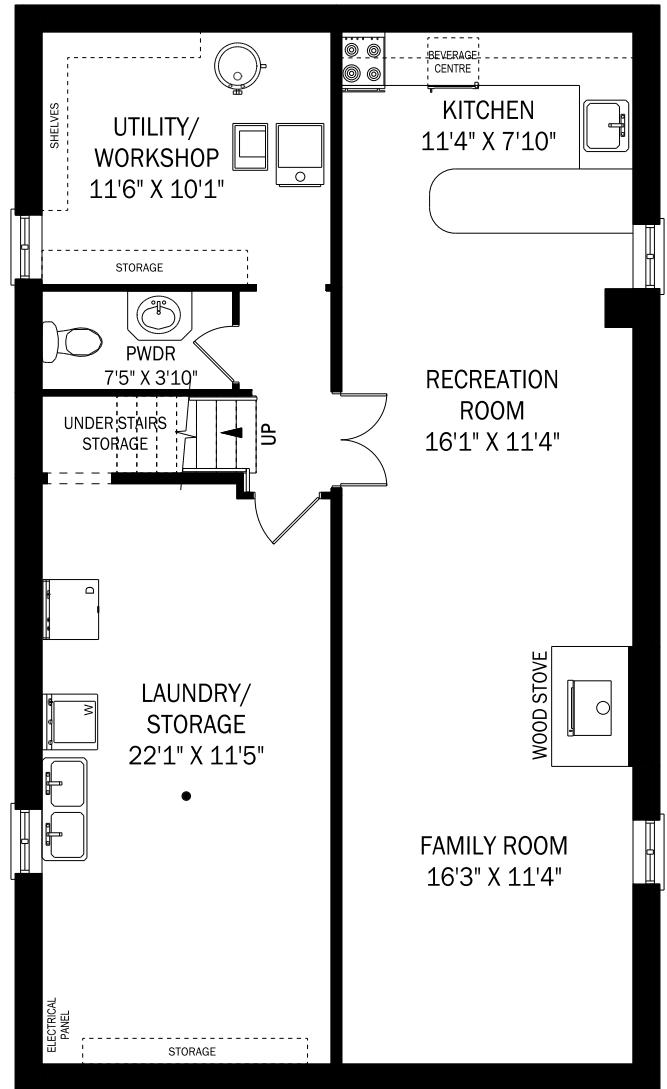

70 Bellingham Drive | Hamilton

Main Floor Total = 1,060 Square Feet

Lower Level Total = 1,060 Square Feet

DeborahBrown
TEAM

Direct: 905.334.9067 • Office: 866.381.7676
DeborahBrown.ca | Broker

RE/MAX
ESCAPMENT
REALTY INC., BROKERAGE
INDEPENDENTLY OWNED & OPERATED