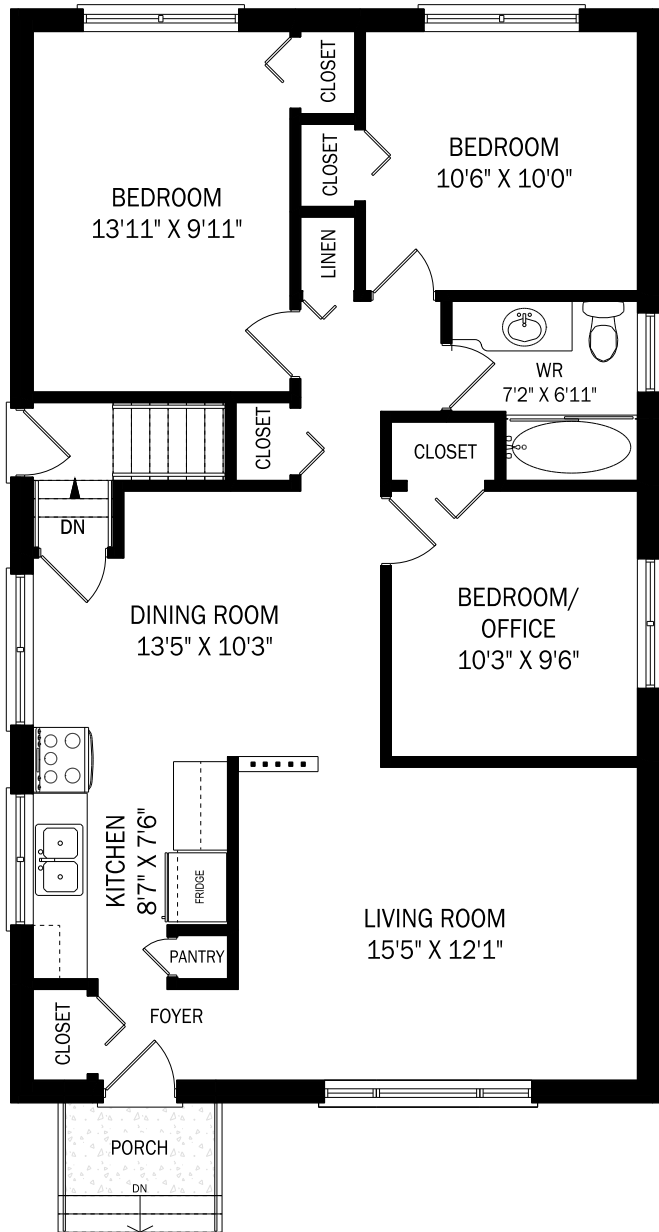

70 Bellingham Drive | Hamilton

Main Floor Total = 1,060 Square Feet

Lower Level Total = 1,060 Square Feet

DeborahBrown
TEAM

Direct: 905.334.9067 • Office: 866.381.7676
DeborahBrown.ca | Broker

RE/MAX
ESCAPMENT
REALTY INC., BROKERAGE
INDEPENDENTLY OWNED & OPERATED