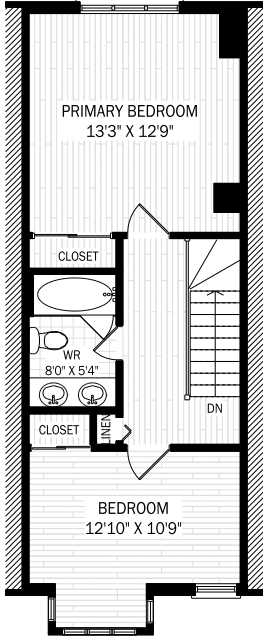

895 Maple Ave #105 | Burlington

Lower Level Total = 503 Square Feet

Main Level Total = 512 Square Feet

Lower Level Total = 502 Square Feet

DeborahBrown
TEAM

Direct: 905.334.9067 • Office: 866.381.7676

DeborahBrown.ca | Broker