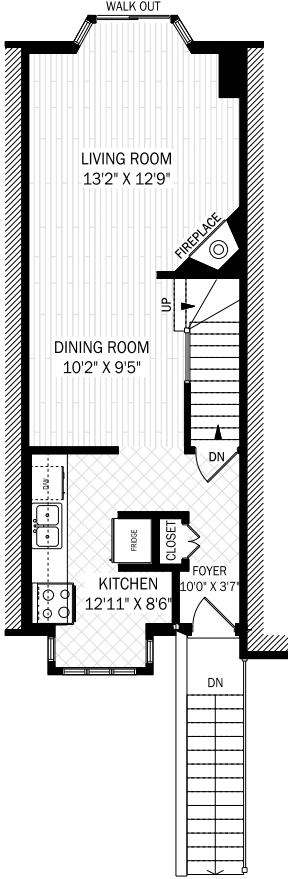

895 Maple Ave #105 | Burlington

Lower Level Total = 503 Square Feet

Main Level Total = 512 Square Feet

Lower Level Total = 502 Square Feet

DeborahBrown
TEAM

Direct: 905.334.9067 • Office: 866.381.7676

DeborahBrown.ca | Broker