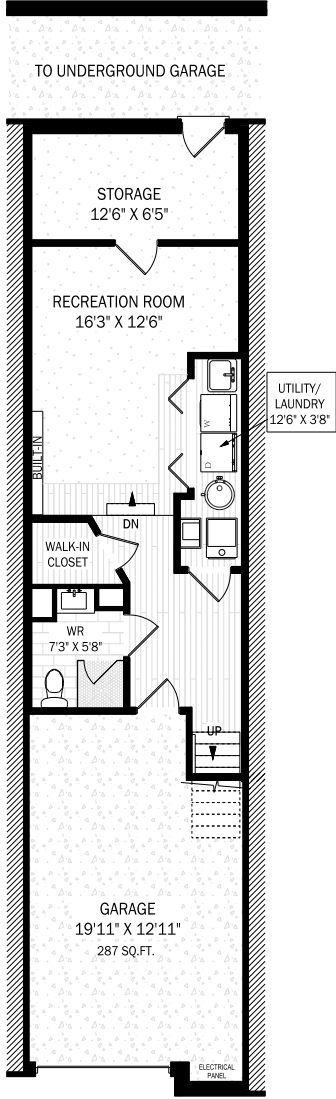

895 Maple Ave #105 | Burlington

Lower Level Total = 503 Square Feet

Main Level Total = 512 Square Feet

Lower Level Total = 502 Square Feet

DeborahBrown
TEAM

Direct: 905.334.9067 • Office: 866.381.7676

DeborahBrown.ca | Broker