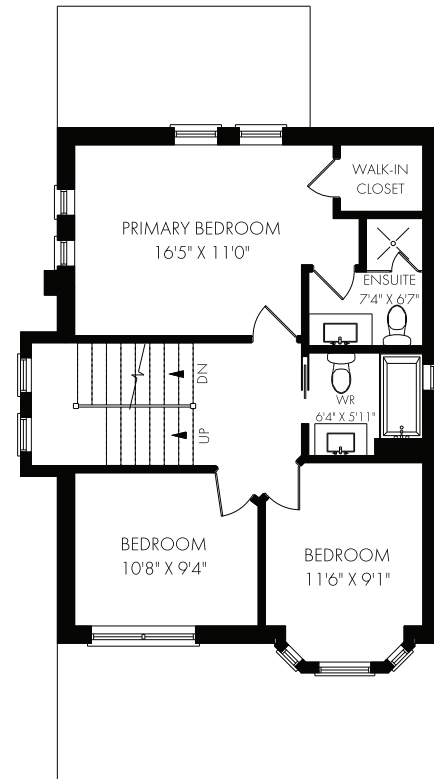

61 Flatt Avenue | Hamilton

**Total Lower Level =
872 Square Feet**

**Total Main Level =
872 Square Feet**

**Total Second Level =
686 Square Feet**

**Total Third Level =
352 Square Feet**

DeborahBrown
TEAM

Direct: 905.334.9067 • Office: 866.381.7676
DeborahBrown.ca | Broker