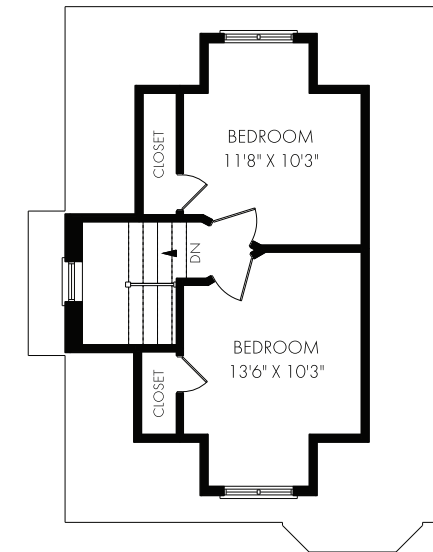

61 Flatt Avenue | Hamilton

**Total Lower Level =
872 Square Feet**

**Total Main Level =
872 Square Feet**

**Total Second Level =
686 Square Feet**

**Total Third Level =
352 Square Feet**

DeborahBrown
TEAM

Direct: 905.334.9067 • Office: 866.381.7676
DeborahBrown.ca | Broker