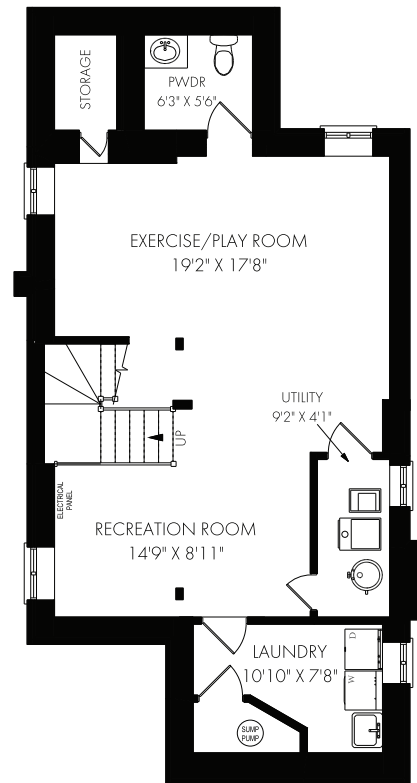

61 Flatt Avenue | Hamilton

**Total Lower Level =
872 Square Feet**

**Total Main Level =
872 Square Feet**

**Total Second Level =
686 Square Feet**

**Total Third Level =
352 Square Feet**

DeborahBrown
TEAM

Direct: 905.334.9067 • Office: 866.381.7676
DeborahBrown.ca | Broker