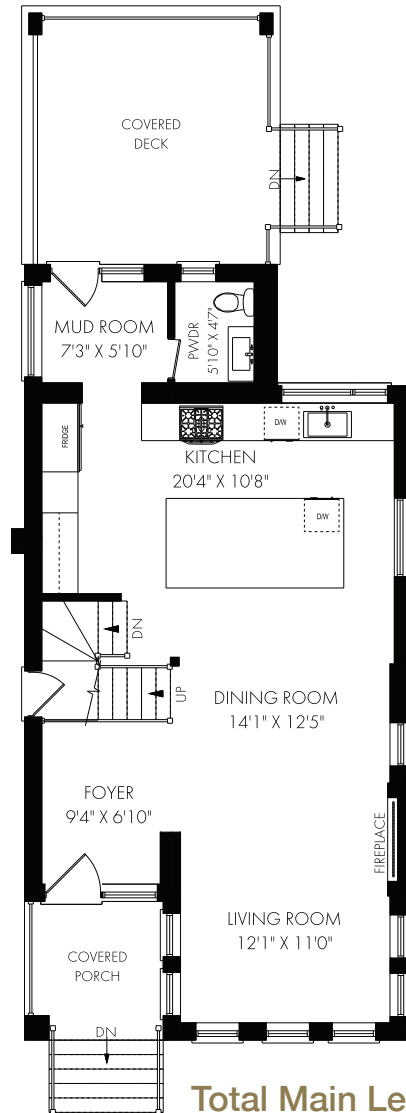

61 Flatt Avenue | Hamilton

**Total Lower Level =
872 Square Feet**

**Total Main Level =
872 Square Feet**

**Total Second Level =
686 Square Feet**

**Total Third Level =
352 Square Feet**

DeborahBrown
TEAM

Direct: 905.334.9067 • Office: 866.381.7676
DeborahBrown.ca | Broker