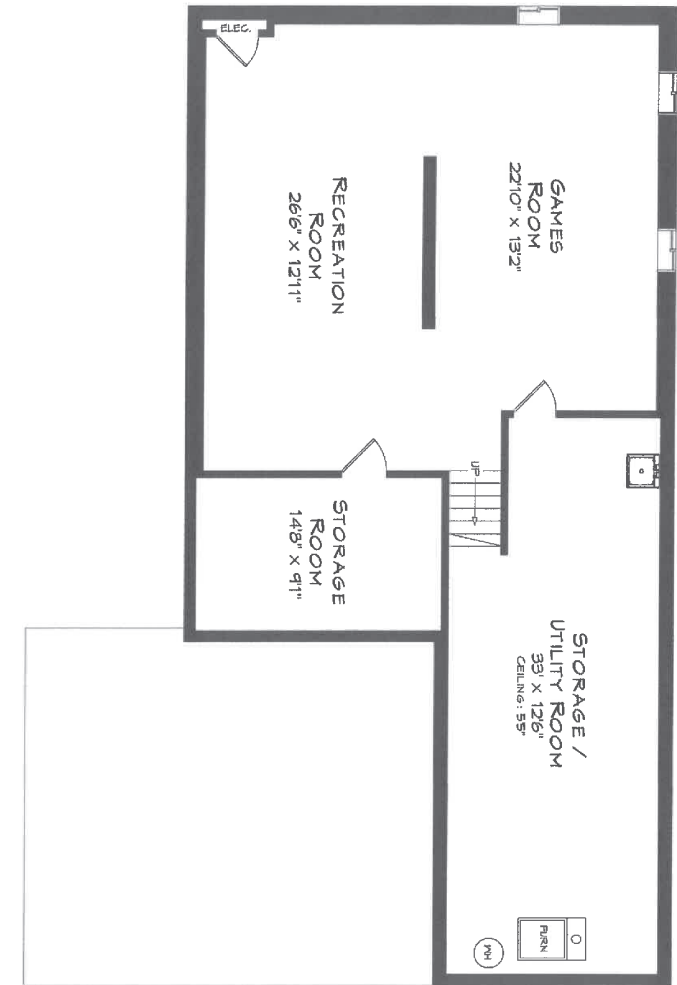

# 2141 Canterbury Drive | Burlington

Upper Level Total = 941 Square Feet

Main Level Total = 1,435 Square Feet

Lower Level Total = 1,381 Square Feet

DeborahBrown  
TEAM

Direct: 905.334.9067 • Office: 866.381.7676

# 2141 Canterbury Drive | Burlington

Upper Level Total = 941 Square Feet

Main Level Total = 1,435 Square Feet

Lower Level Total = 1,381 Square Feet

# 2141 CANTERBURY DRIVE

TOTAL SQUARE FOOTAGE  
3,757 SQ. FT.

MAIN LEVEL  
1,435 SQUARE FEET

GARAGE  
464 SQUARE FEET

Measurements may not be 100% accurate  
and should be used as a guideline only.  
July - 2018

# 2141 CANTERBURY DRIVE

LOWER LEVEL  
1,381 SQUARE FEET

Measurements may not be 100% accurate  
and should be used as a guideline only.  
July - 2018