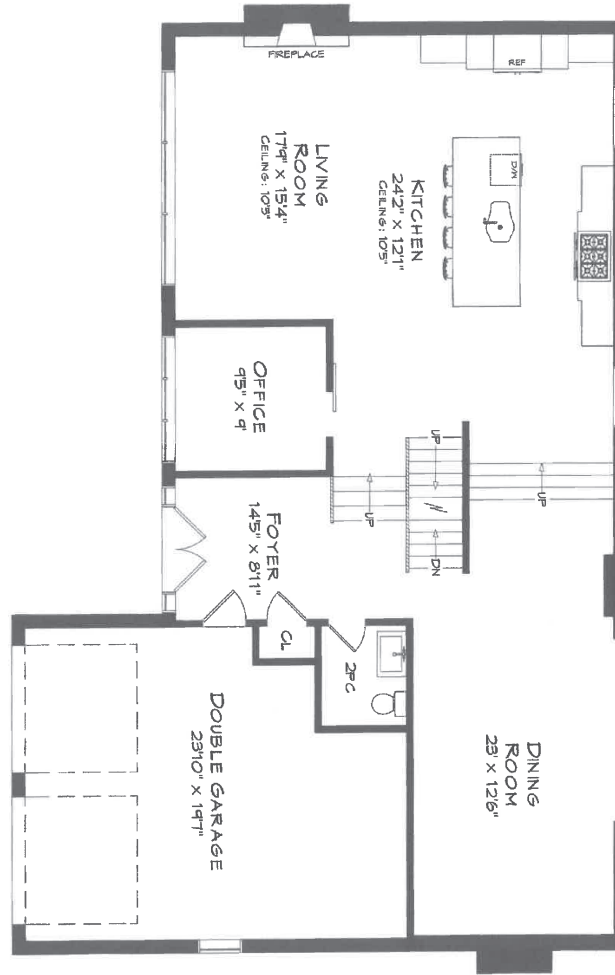

# 2141 Canterbury Drive | Burlington

Upper Level Total = 941 Square Feet

Main Level Total = 1,435 Square Feet

Lower Level Total = 1,381 Square Feet

DeborahBrown  
TEAM

Direct: 905.334.9067 • Office: 866.381.7676

# 2141 Canterbury Drive | Burlington

Upper Level Total = 941 Square Feet

Main Level Total = 1,435 Square Feet

Lower Level Total = 1,381 Square Feet

# 2141 CANTERBURY DRIVE

TOTAL SQUARE FOOTAGE  
3,757 SQ. FT.

MAIN LEVEL  
1,435 SQUARE FEET

GARAGE  
464 SQUARE FEET

Measurements may not be 100% accurate  
and should be used as a guideline only.  
July - 2018

# 2141 CANTERBURY DRIVE

UPPER LEVEL  
941 SQUARE FEET

Measurements may not be 100% accurate  
and should be used as a guideline only.  
July - 2018