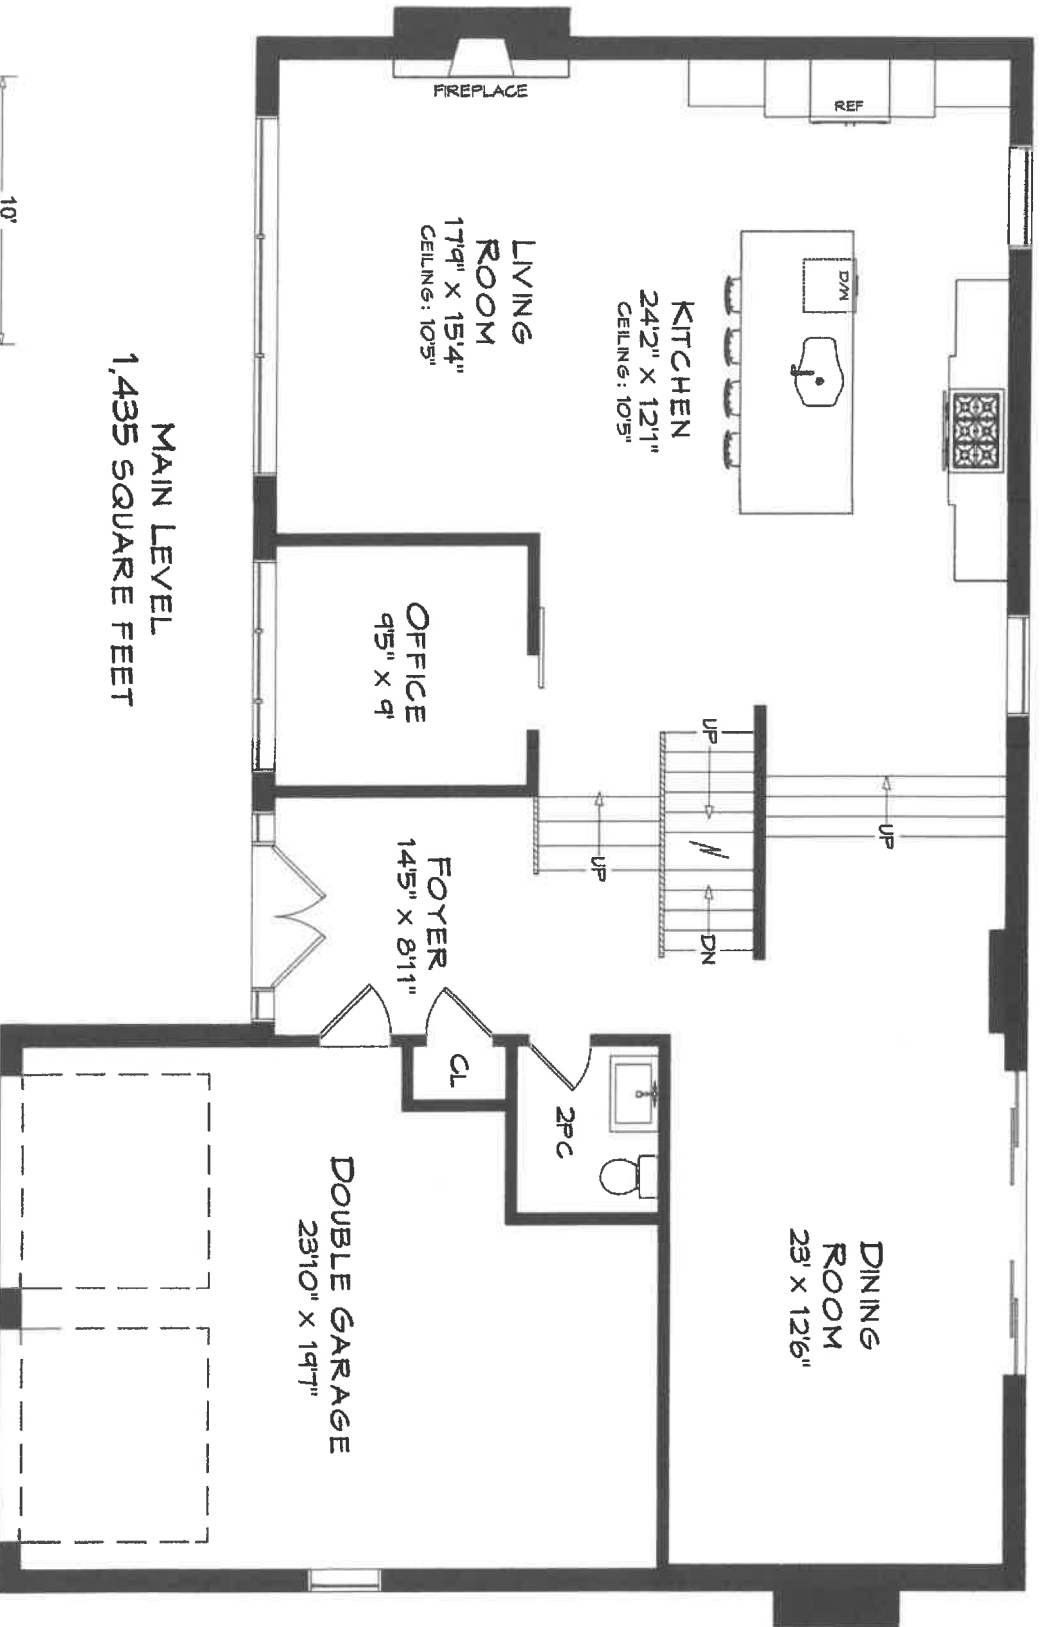

# 2141 Canterbury Drive | Burlington

Upper Level Total = 941 Square Feet

Main Level Total = 1,435 Square Feet

Lower Level Total = 1,381 Square Feet

# 2141 CANTERBURY DRIVE

TOTAL SQUARE FOOTAGE  
3,757 SQ. FT.

MAIN LEVEL  
1,435 SQUARE FEET

GARAGE  
464 SQUARE FEET

Measurements may not be 100% accurate  
and should be used as a guideline only.  
July - 2018

# 2141 CANTERBURY DRIVE

UPPER LEVEL  
941 SQUARE FEET

Measurements may not be 100% accurate  
and should be used as a guideline only.  
July - 2018

# 2141 CANTERBURY DRIVE

LOWER LEVEL  
1,381 SQUARE FEET

Measurements may not be 100% accurate  
and should be used as a guideline only.  
July - 2018