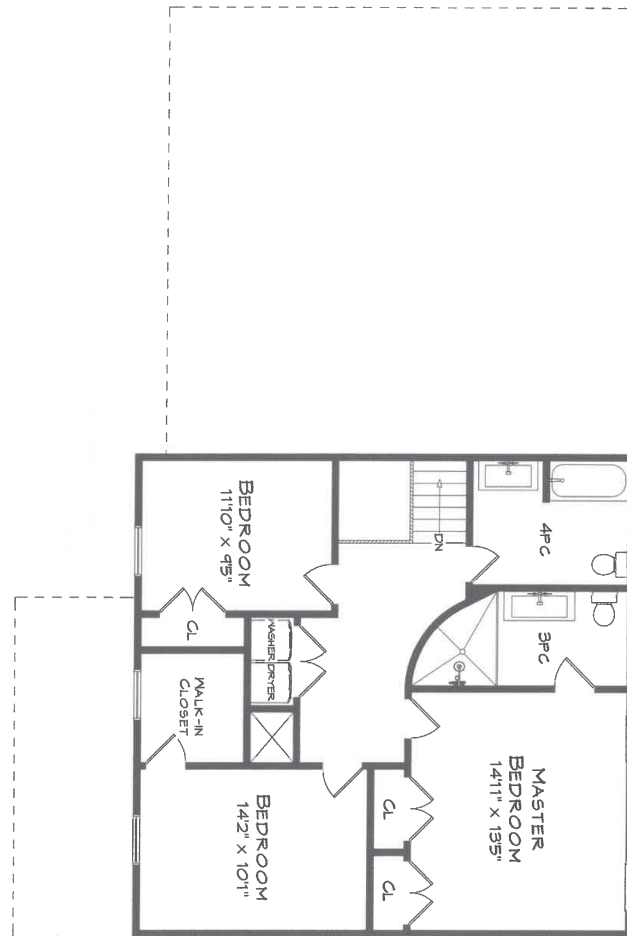

# 2141 Canterbury Drive | Burlington

Upper Level Total = 941 Square Feet

Main Level Total = 1,435 Square Feet

Lower Level Total = 1,381 Square Feet

DeborahBrown  
TEAM

Direct: 905.334.9067 • Office: 866.381.7676

# 2141 Canterbury Drive | Burlington

Upper Level Total = 941 Square Feet

Main Level Total = 1,435 Square Feet

Lower Level Total = 1,381 Square Feet

# 2141 CANTERBURY DRIVE

TOTAL SQUARE FOOTAGE  
3,757 SQ. FT.

MAIN LEVEL  
1,435 SQUARE FEET

GARAGE  
464 SQUARE FEET

Measurements may not be 100% accurate  
and should be used as a guideline only.  
July - 2018

# 2141 CANTERBURY DRIVE

UPPER LEVEL  
941 SQUARE FEET

Measurements may not be 100% accurate  
and should be used as a guideline only.  
July - 2018