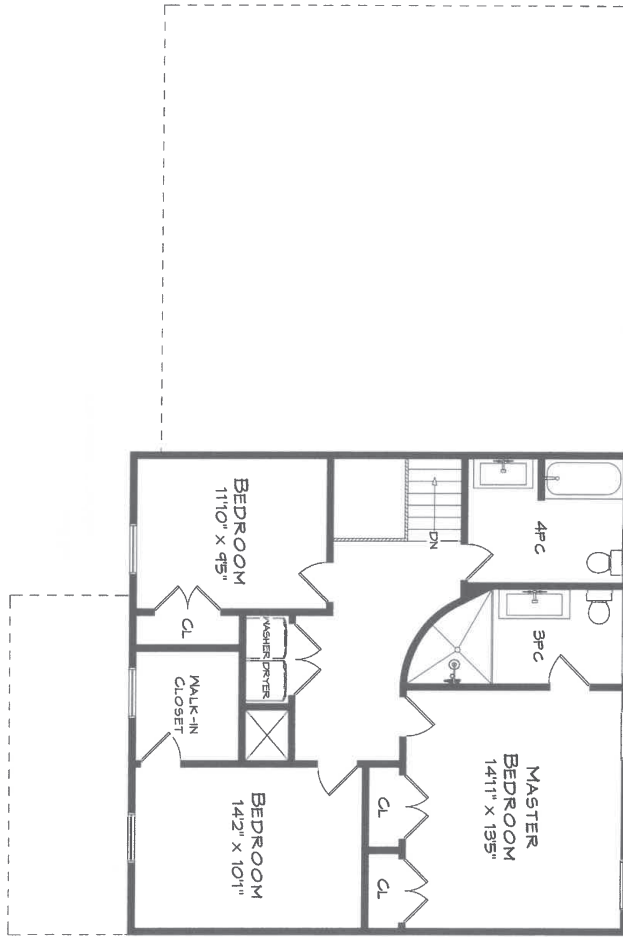

# 2141 Canterbury Drive | Burlington

Upper Level Total = 941 Square Feet

Main Level Total = 1,435 Square Feet

Lower Level Total = 1,381 Square Feet

DeborahBrown  
TEAM

Direct: 905.334.9067 • Office: 866.381.7676

# 2141 Canterbury Drive | Burlington

Upper Level Total = 941 Square Feet

Main Level Total = 1,435 Square Feet

Lower Level Total = 1,381 Square Feet

# 2141 CANTERBURY DRIVE

TOTAL SQUARE FOOTAGE  
3,757 SQ. FT.

MAIN LEVEL  
1,435 SQUARE FEET

GARAGE  
464 SQUARE FEET

Measurements may not be 100% accurate  
and should be used as a guideline only.  
July - 2018