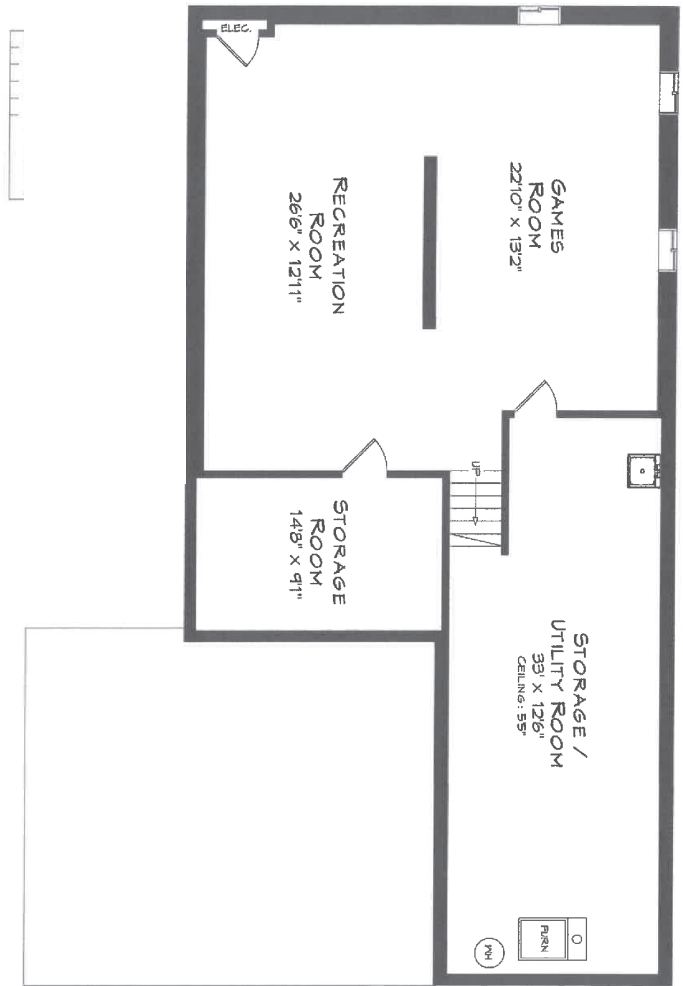

# 2141 Canterbury Drive | Burlington

Upper Level Total = 941 Square Feet

Main Level Total = 1,435 Square Feet

Lower Level Total = 1,381 Square Feet

DeborahBrown  
TEAM

Direct: 905.334.9067 • Office: 866.381.7676

# 2141 Canterbury Drive | Burlington

Upper Level Total = 941 Square Feet

Main Level Total = 1,435 Square Feet

Lower Level Total = 1,381 Square Feet

# 2141 CANTERBURY DRIVE

TOTAL SQUARE FOOTAGE  
3,757 SQ. FT.

MAIN LEVEL  
1,435 SQUARE FEET

GARAGE  
464 SQUARE FEET

Measurements may not be 100% accurate  
and should be used as a guideline only.  
July - 2018

# 2141 CANTERBURY DRIVE

LOWER LEVEL  
1,381 SQUARE FEET

Measurements may not be 100% accurate  
and should be used as a guideline only.  
July - 2018