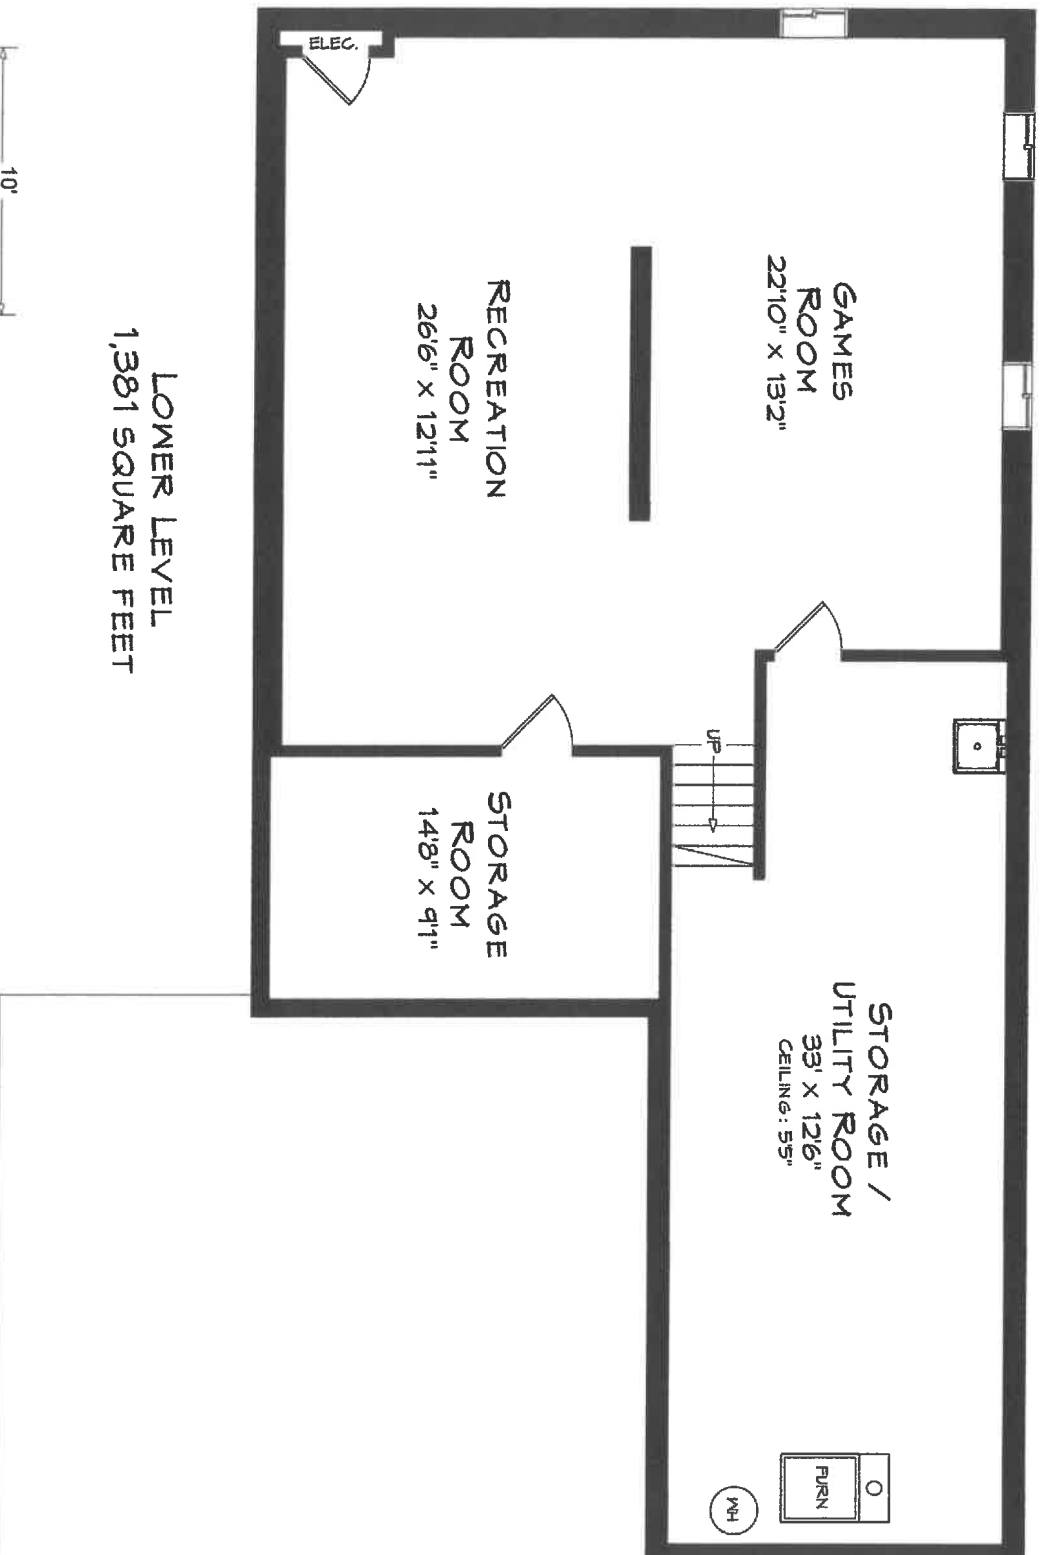

# 2141 Canterbury Drive | Burlington

Upper Level Total = 941 Square Feet

Main Level Total = 1,435 Square Feet

Lower Level Total = 1,381 Square Feet

# 2141 CANTERBURY DRIVE

TOTAL SQUARE FOOTAGE  
3,757 SQ. FT.

MAIN LEVEL  
1,435 SQUARE FEET

GARAGE  
464 SQUARE FEET

Measurements may not be 100% accurate  
and should be used as a guideline only.  
July - 2018

# 2141 CANTERBURY DRIVE

UPPER LEVEL  
941 SQUARE FEET

Measurements may not be 100% accurate  
and should be used as a guideline only.  
July - 2018

# 2141 CANTERBURY DRIVE

LOWER LEVEL  
1,381 SQUARE FEET

Measurements may not be 100% accurate  
and should be used as a guideline only.  
July - 2018