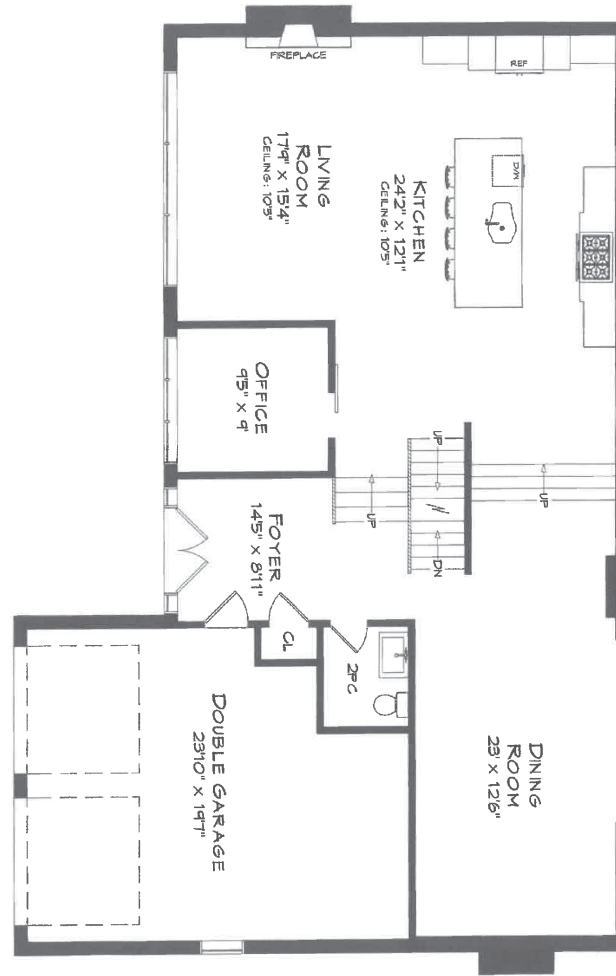

# 2141 Canterbury Drive | Burlington

Upper Level Total = 941 Square Feet

Main Level Total = 1,435 Square Feet

Lower Level Total = 1,381 Square Feet

DeborahBrown  
TEAM

Direct: 905.334.9067 • Office: 866.381.7676

# 2141 Canterbury Drive | Burlington

Upper Level Total = 941 Square Feet

Main Level Total = 1,435 Square Feet

Lower Level Total = 1,381 Square Feet

# 2141 CANTERBURY DRIVE

TOTAL SQUARE FOOTAGE  
3,757 SQ. FT.

MAIN LEVEL  
1,435 SQUARE FEET

GARAGE  
464 SQUARE FEET

Measurements may not be 100% accurate  
and should be used as a guideline only.  
July - 2018

# 2141 CANTERBURY DRIVE

UPPER LEVEL  
941 SQUARE FEET

Measurements may not be 100% accurate  
and should be used as a guideline only.  
July - 2018