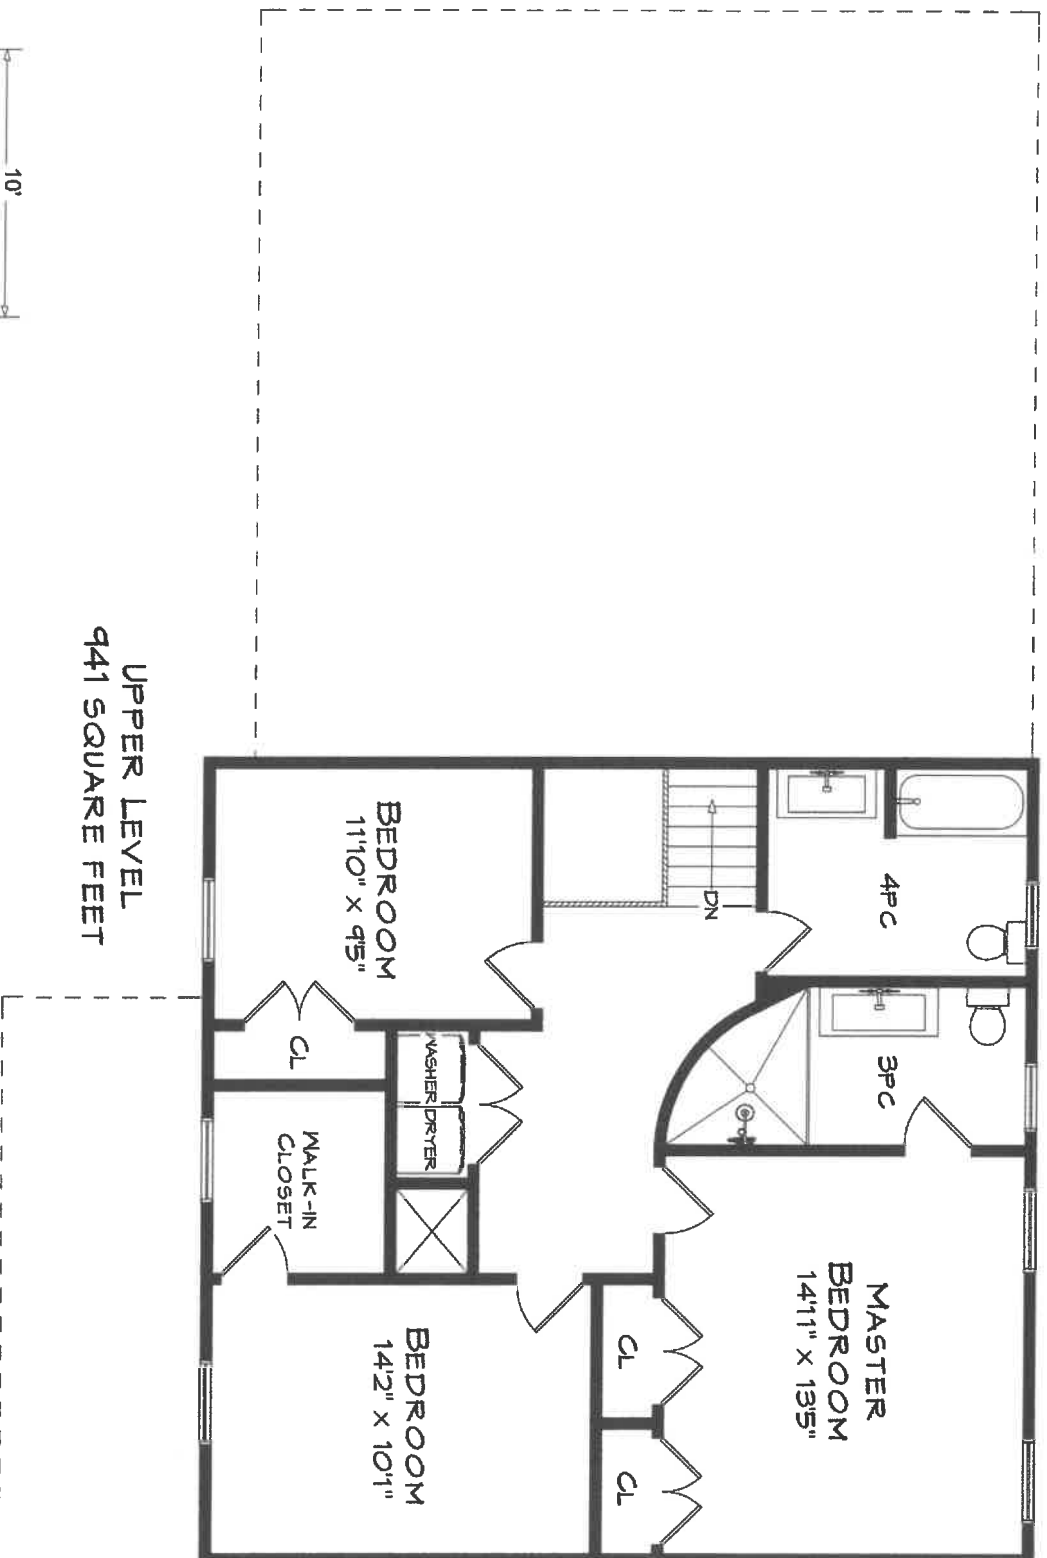

# 2141 Canterbury Drive | Burlington

Upper Level Total = 941 Square Feet

Main Level Total = 1,435 Square Feet

Lower Level Total = 1,381 Square Feet

# 2141 CANTERBURY DRIVE

TOTAL SQUARE FOOTAGE  
3,757 SQ. FT.

MAIN LEVEL  
1,435 SQUARE FEET

GARAGE  
464 SQUARE FEET

Measurements may not be 100% accurate  
and should be used as a guideline only.  
July - 2018

# 2141 CANTERBURY DRIVE

UPPER LEVEL  
941 SQUARE FEET

Measurements may not be 100% accurate  
and should be used as a guideline only.  
July - 2018

# 2141 CANTERBURY DRIVE

LOWER LEVEL  
1,381 SQUARE FEET

Measurements may not be 100% accurate  
and should be used as a guideline only.  
July - 2018