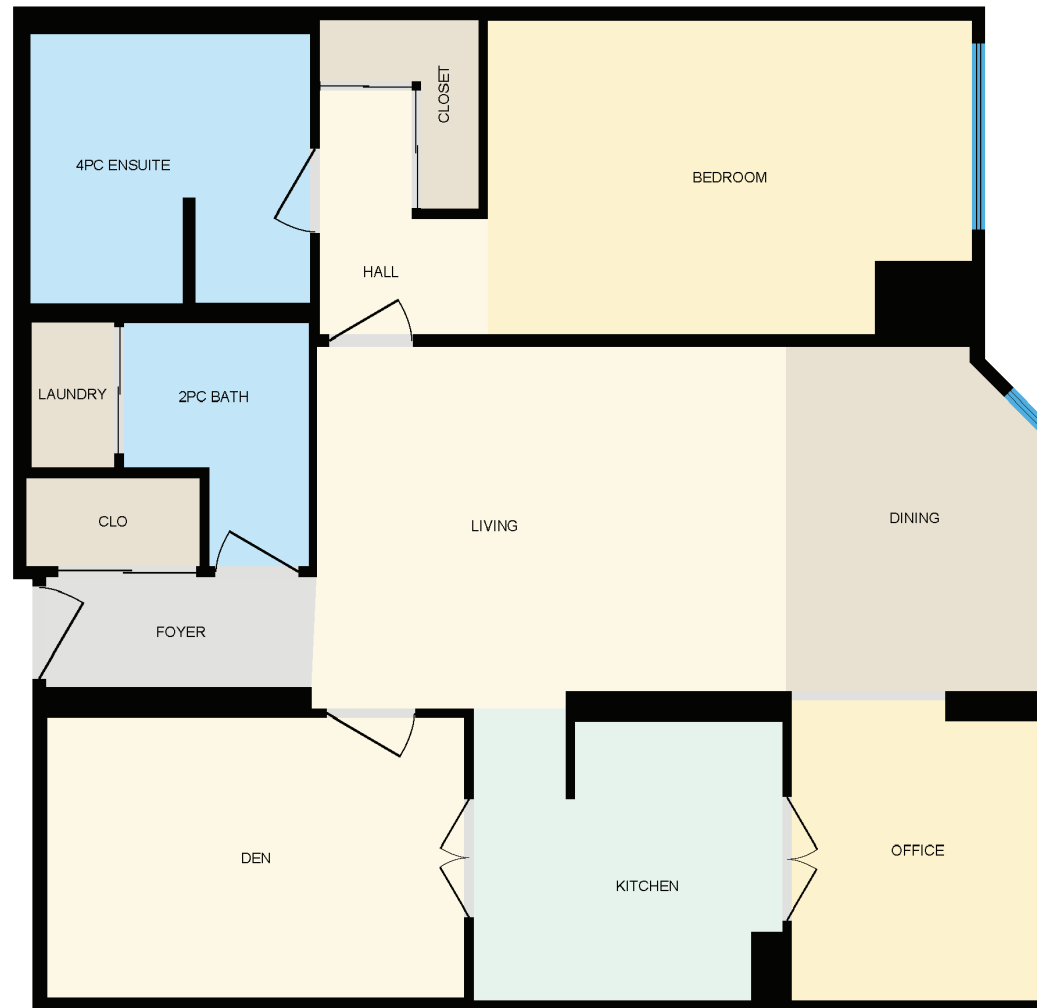

105 - 1276 Maple Crossing Boulevard | Burlington

Suite 105 Total = 1033.45 Square Feet

DeborahBrown
TEAM

Direct: 905.334.9067 • Office: 866.381.7676
DeborahBrown.ca | Broker