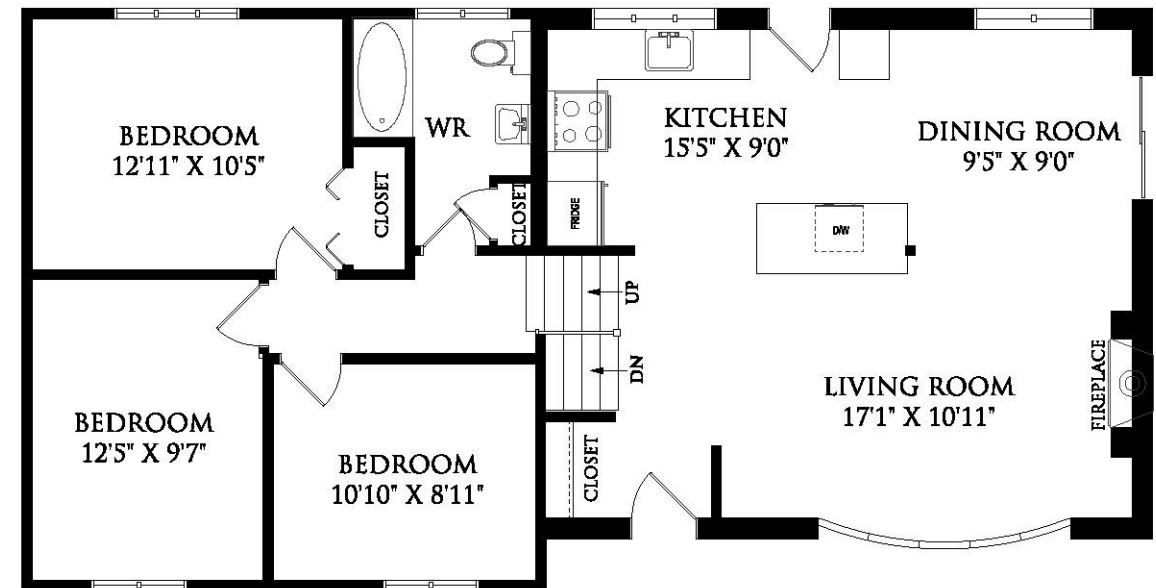

315 White Pines Drive | Burlington

Lower Level

483 Square Feet

Main & Upper Level

1087 Square Feet

DeborahBrown
TEAM

Direct: 905.334.9067 • Office: 866.381.7676
DeborahBrown.ca | Broker