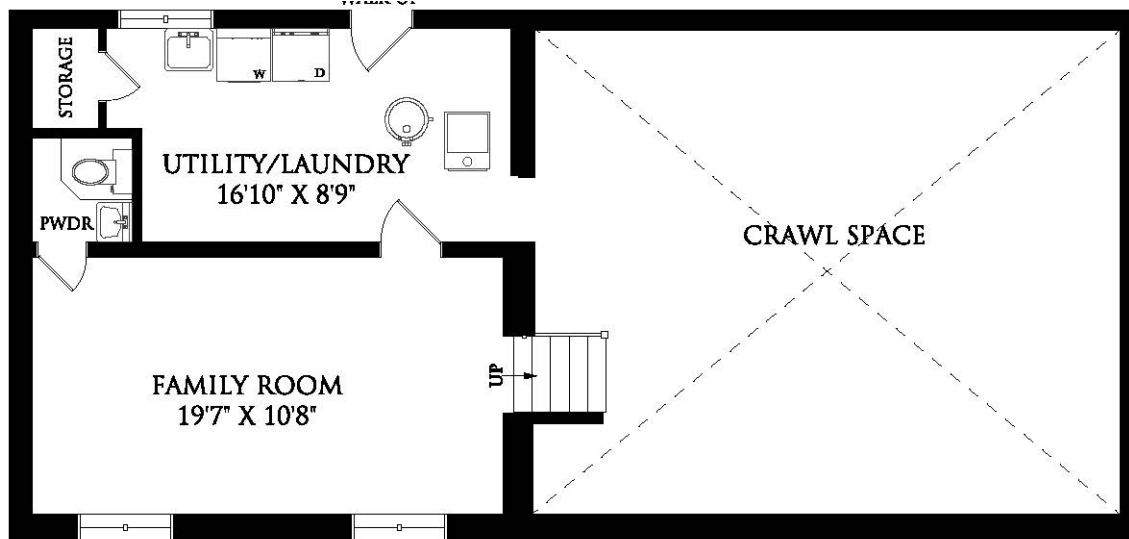

315 White Pines Drive | Burlington

Lower Level

483 Square Feet

Main & Upper Level

1087 Square Feet

DeborahBrown
TEAM

Direct: 905.334.9067 • Office: 866.381.7676
DeborahBrown.ca | Broker