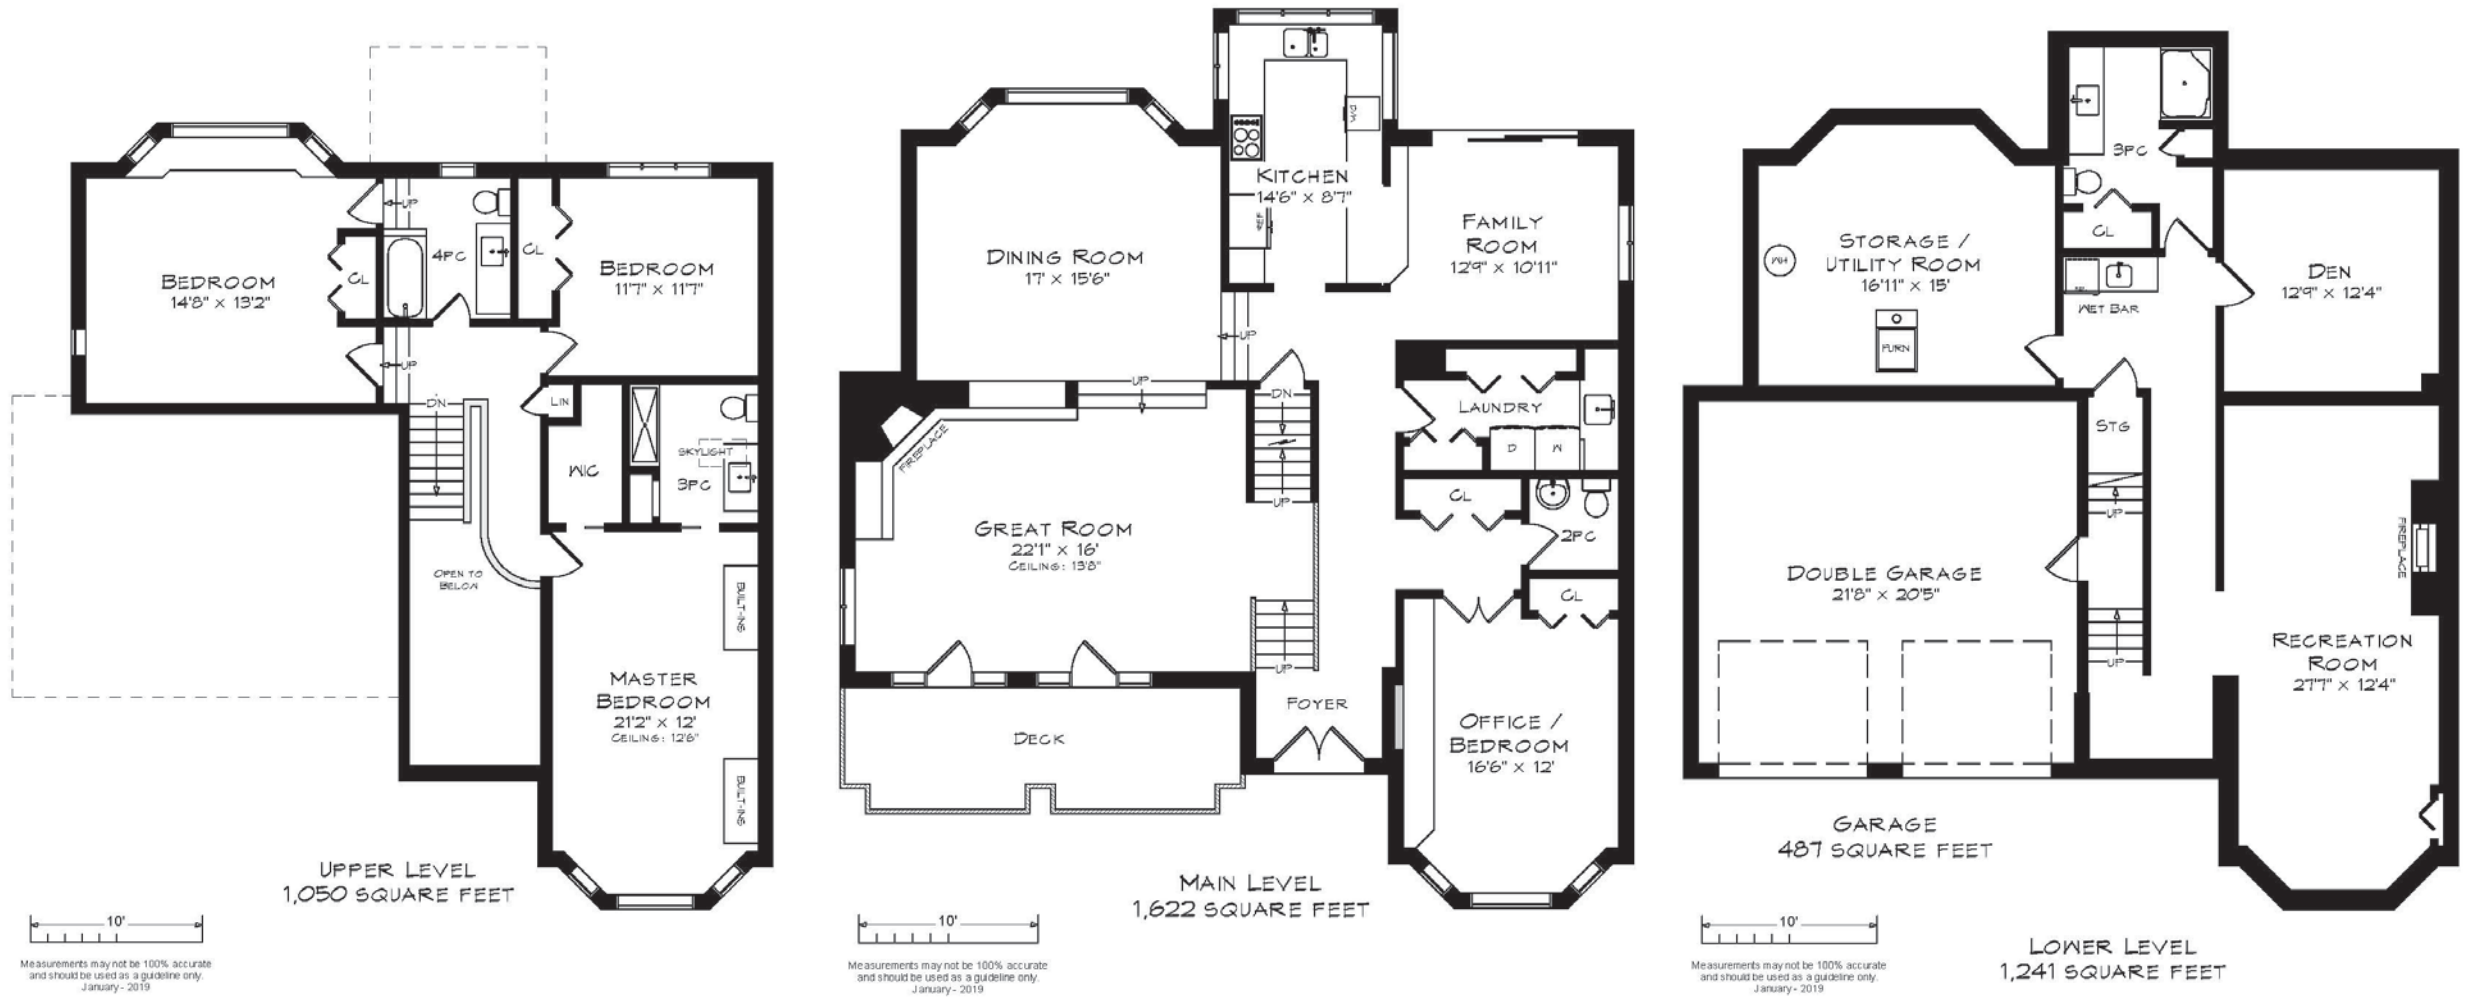

27 Claremont Drive | Hamilton

Total = 3,913 Square Feet

DeborahBrown
TEAM

Direct: 905.334.9067 • Office: 866.381.7676

DeborahBrown.ca | Broker