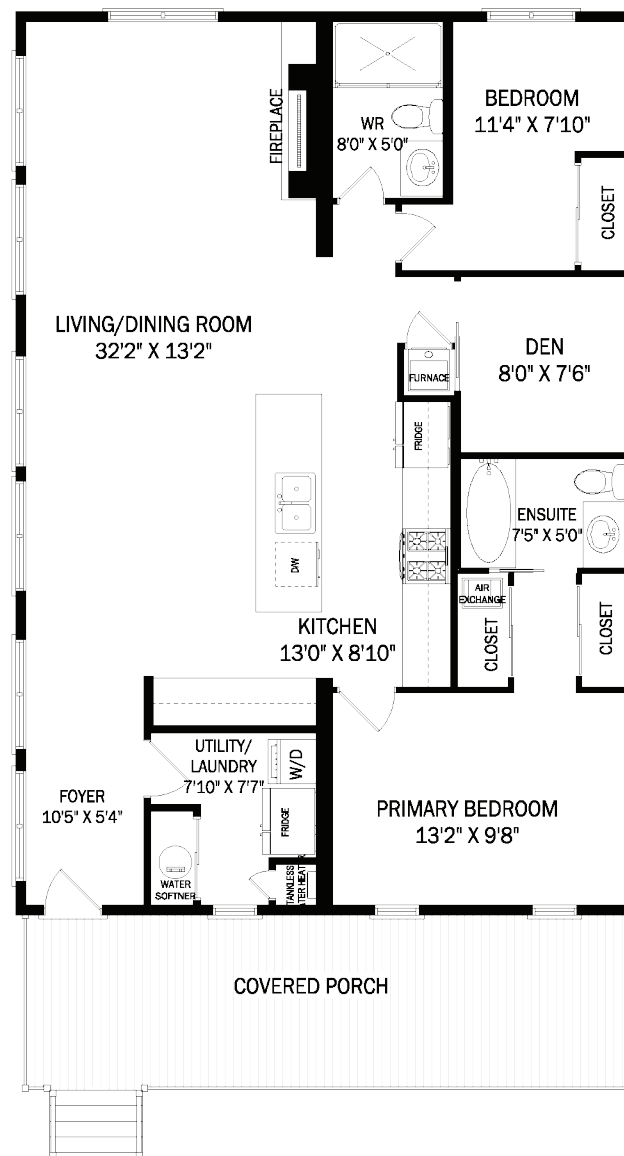

# 4449 Milbrough Line - 8 Poplar | Burlington

Total = 1156 Square Feet

DeborahBrown  
TEAM

Direct: 905.334.9067 • Office: 866.381.7676  
DeborahBrown.ca | Broker